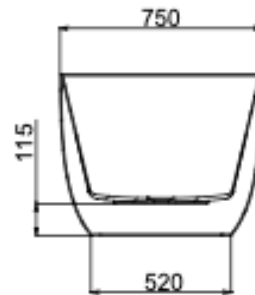

Nora 1700mm Freestanding Bath

Warm Grey

Product Specifications

Code	NOR-FS-170-WG
Barcode	9339897021050
Material	Sanitary Grade Acrylic

Finish	Warm Grey
Size	1700(W) x 750(D) x 580(H)
No Overflow	

Experience, *the difference.*