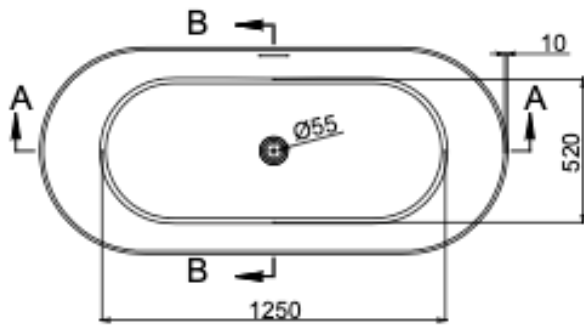

Nora 1700mm Freestanding Bath

Warm Grey

Product Specifications

Code	NOR-FS-170-WG
Barcode	9339897021050
Material	Sanitary Grade Acrylic

Finish	Warm Grey
Size	1700(W) x 750(D) x 580(H)
No Overflow	

Experience, *the difference.*