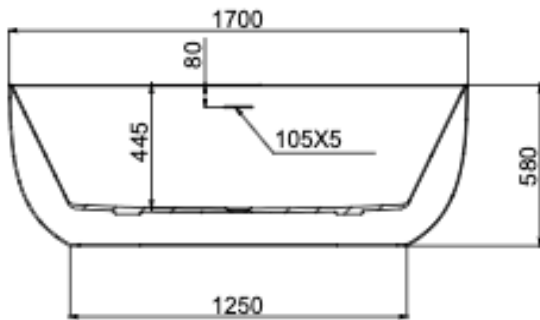

Nora 1700mm Freestanding Bath

Warm Grey

Product Specifications

Code	NOR-FS-170-WG
Barcode	9339897021050
Material	Sanitary Grade Acrylic

Finish	Warm Grey
Size	1700(W) x 750(D) x 580(H)
No Overflow	

Experience, *the difference.*