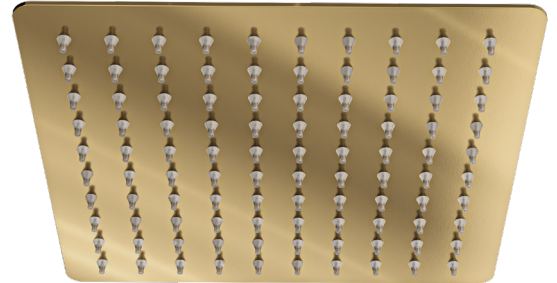

# Ocean 200mm Square Shower Head

Brushed Brass

## Product Specifications

Code	OCE-200S-BB	WELS Reg	S17756
Barcode	9339897011426	WELS Rating	4 Star
Material	304 Stainless Steel	WELS L/Min	7.5L/Min
Finish	Brushed Brass		

Experience, *the difference.*

LINSOL.COM.AU