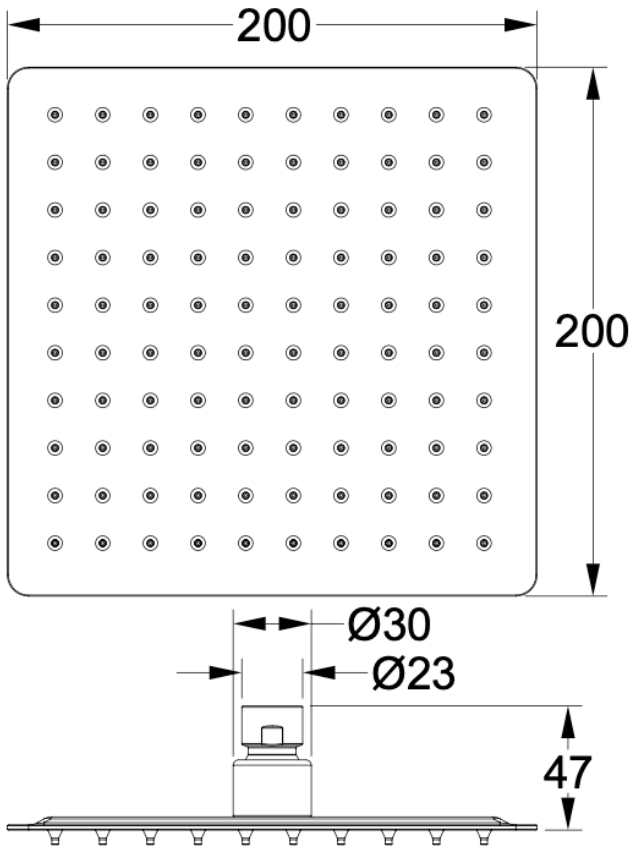

# Ocean 200mm Square Shower Head

Brushed Brass

## Product Specifications

Code	OCE-200S-BB	WELS Reg	S17756
Barcode	9339897011426	WELS Rating	4 Star
Material	304 Stainless Steel	WELS L/Min	7.5L/Min
Finish	Brushed Brass		

Experience, *the difference.*

LINSOL.COM.AU