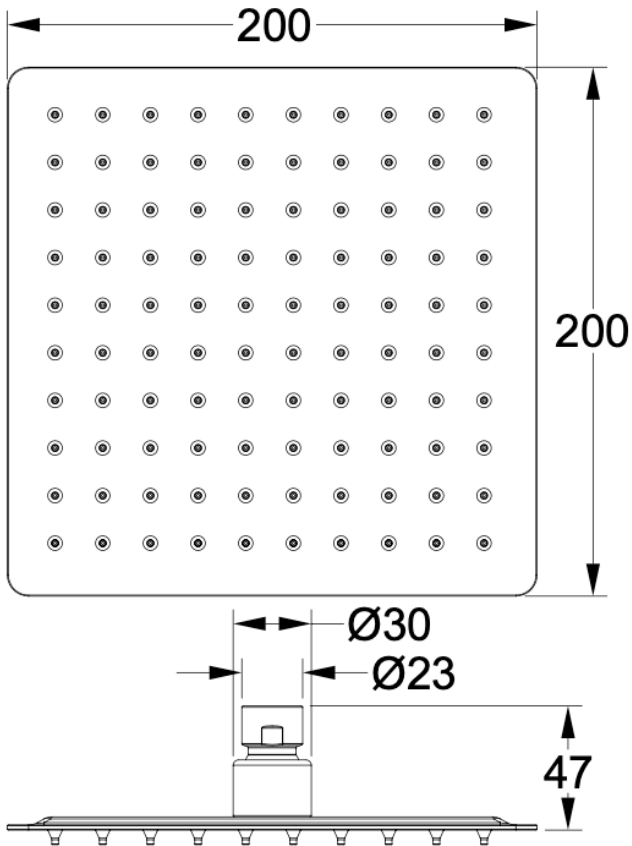

Ocean 200mm Square Shower Head

Brushed Nickel

Product Specifications

Code	OCE-200S-BN	WELS Reg	S17756
Barcode	9339897011419	WELS Rating	4 Star
Material	304 Stainless Steel	WELS L/Min	7.5L/Min
Finish	Brushed Nickel		