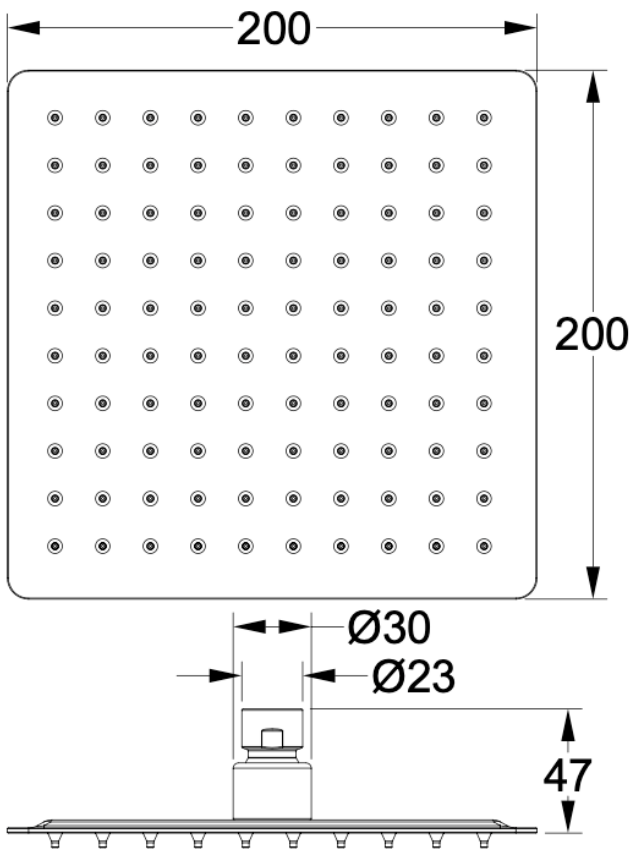

# Ocean 200mm Square Shower Head

Chrome

## Product Specifications

Code	OCE-200S-CH	WELS Reg	S17756
Barcode	9339897011396	WELS Rating	4 Star
Material	304 Stainless Steel	WELS L/Min	7.5L/Min
Finish	Chrome		

Experience, *the difference.*

LINSOL.COM.AU