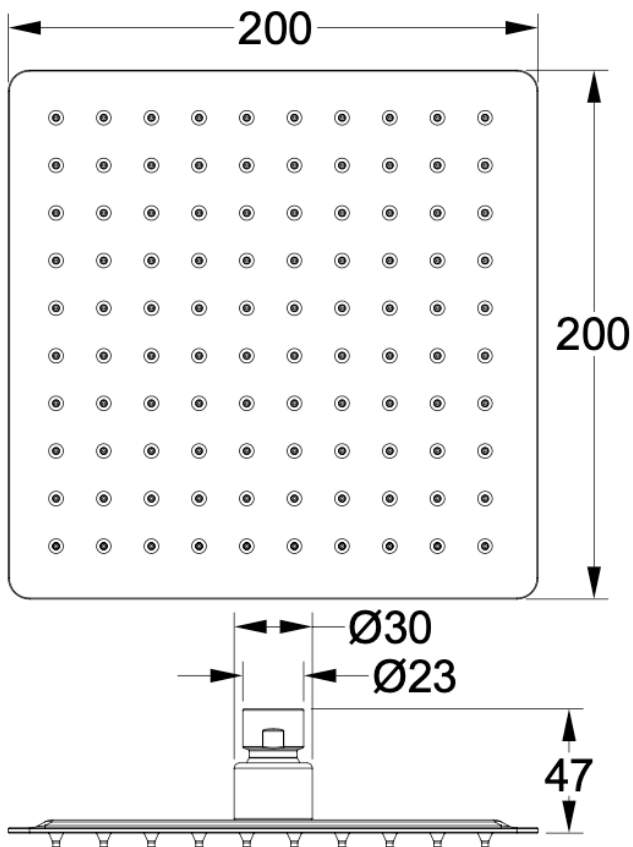

Ocean 200mm Square Shower Head

Matte Black

Product Specifications

Code	OCE-200S-MB	WELS Reg	S17756
Barcode	9339897011402	WELS Rating	4 Star
Material	304 Stainless Steel	WELS L/Min	7.5L/Min
Finish	Matte Black		