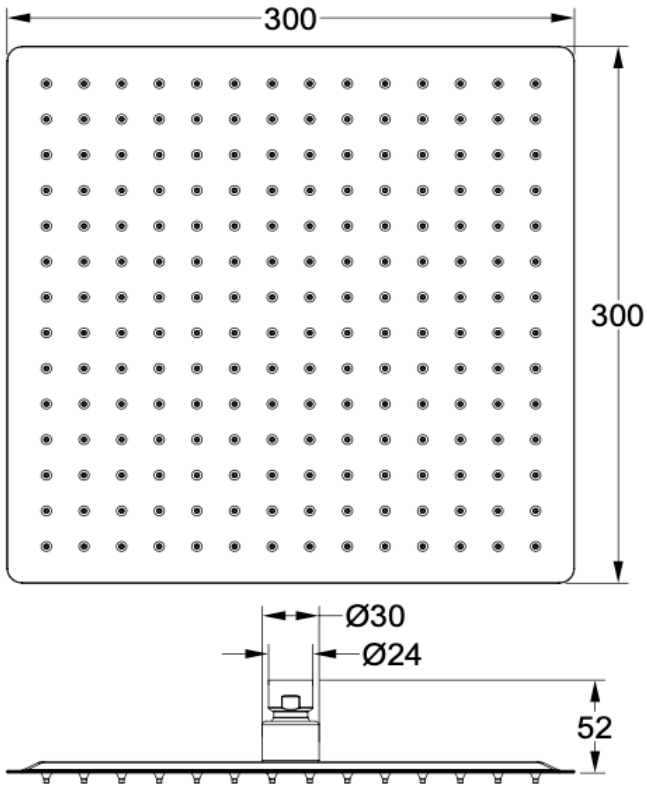

Ocean 300mm Square Shower Head

Brushed Nickel

Product Specifications

Code	OCE-300S-BN	WELS Reg	S17761
Barcode	9339897011464	WELS Rating	3 Star
Material	304 Stainless Steel	WELS L/Min	9L/Min
Finish	Brushed Nickel		