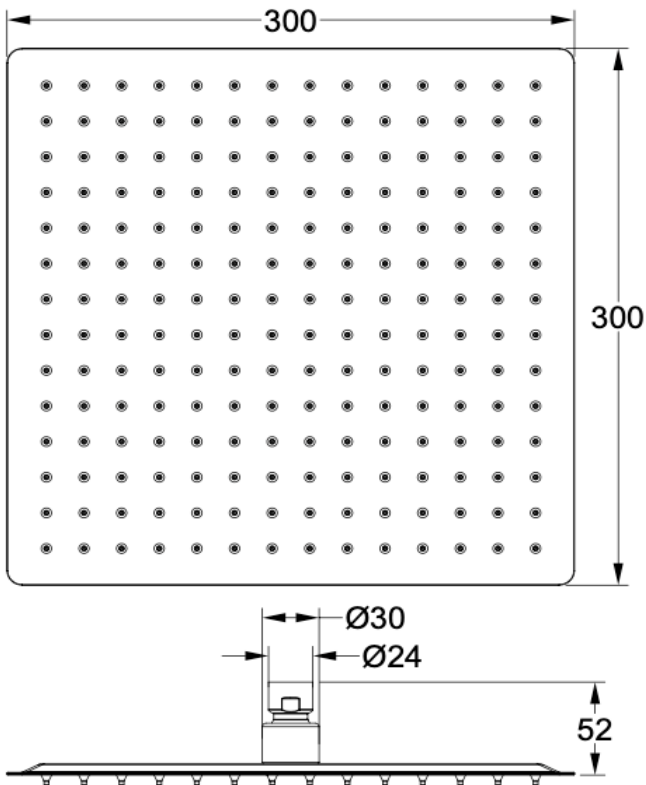

Ocean 300mm Square Shower Head

Chrome

Product Specifications

Code	OCE-300S-CH	WELS Reg	S17761
Barcode	9339897011440	WELS Rating	3 Star
Material	304 Stainless Steel	WELS L/Min	9L/Min
Finish	Chrome		

Experience, *the difference.*