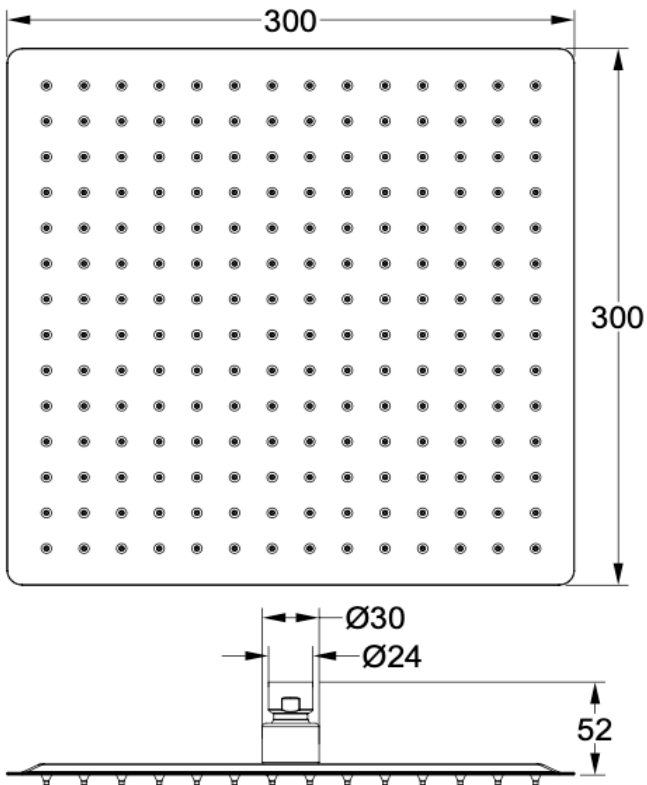

Ocean 300mm Square Shower Head

Matte Black

Product Specifications

Code	OCE-300S-MB	WELS Reg	S17761
Barcode	9339897011457	WELS Rating	3 Star
Material	304 Stainless Steel	WELS L/Min	9L/Min
Finish	Matte Black		