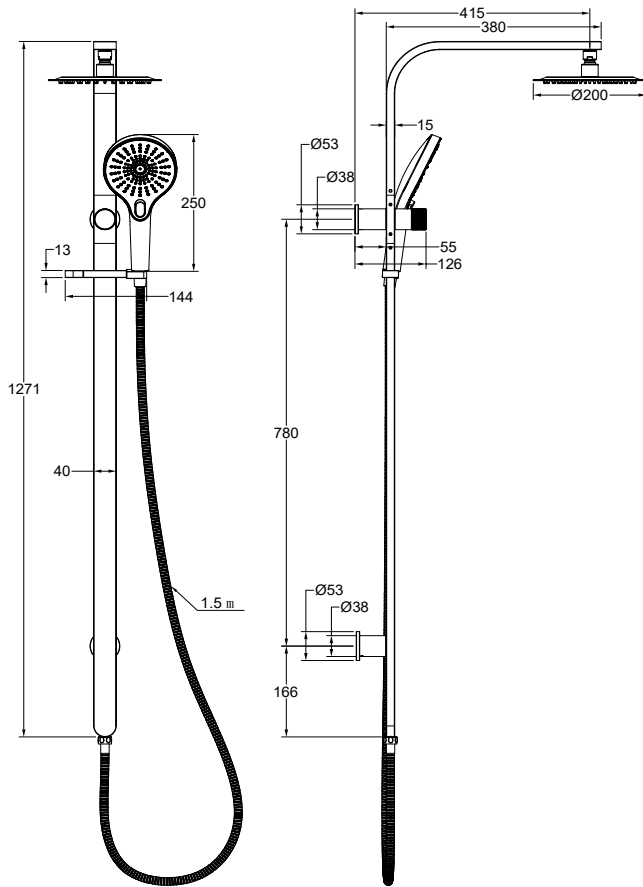

Oceanjet Shower Combination with 200mm Round Head

Brushed Brass

Product Specifications

Code	OCE-35-200R-BB
Material	304 Stainless Steel
Finish	Brushed Brass
Hose Length	1500mm
Multifunction, 3 Settings. Push Button To Change Setting	

WELS Rating	4 Star
WELS Reg	S17845
WELS L/Min	7 L/Min
Spindle	1/2 Turn Ceramic Disc
Top Water Inlet	

Experience, the difference.

LINSOL.COM.AU

☎ 1300 546 765

@ info@linsol.com.au

✉ PO Box 88, Coniston NSW 2500