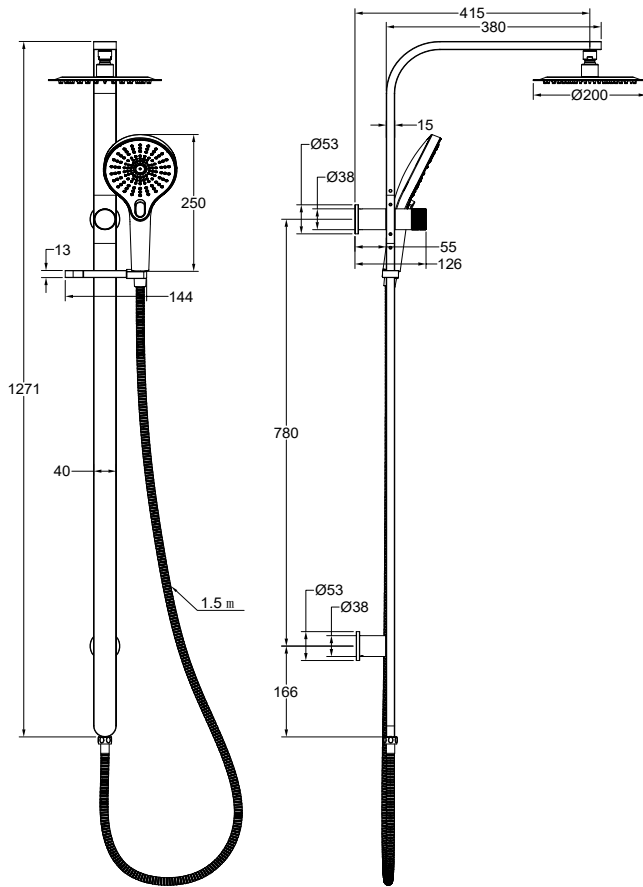

Oceanjet Shower Combination with 200mm Round Head

Brushed Nickel

Product Specifications

Code	OCE-35-200R-BN
Material	304 Stainless Steel
Finish	Brushed Nickel
Hose Length	1500mm
Multifunction, 3 Settings. Push Button To Change Setting	

WELS Rating	4 Star
WELS Reg	S17845
WELS L/Min	7 L/Min
Spindle	1/2 Turn Ceramic Disc
Top Water Inlet	

Experience, the difference.

LINSOL.COM.AU

☎ 1300 546 765

@ info@linsol.com.au

✉ PO Box 88, Coniston NSW 2500