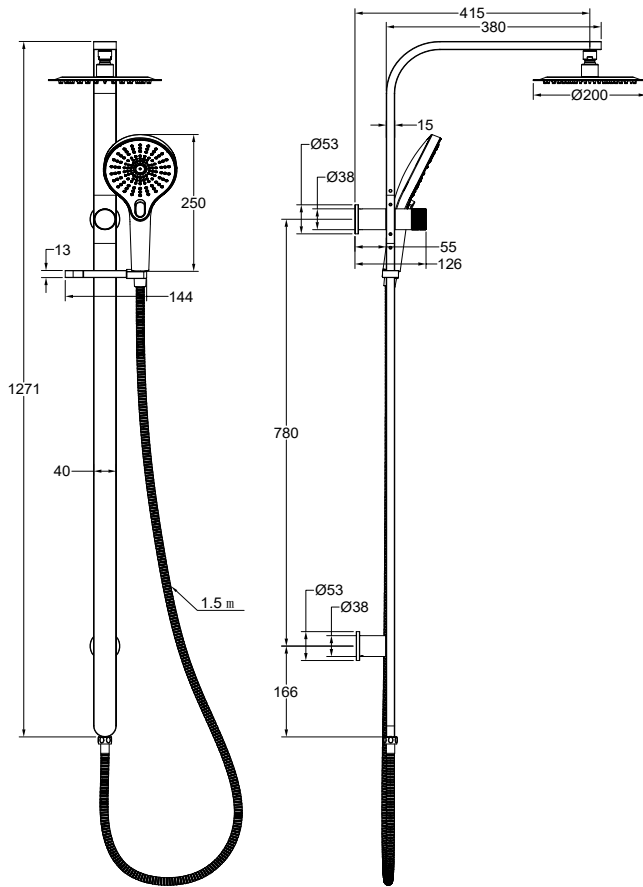

# Oceanjet Shower Combination with 200mm Round Head

Chrome

## Product Specifications

Code	OCE-35-200R-CH
Material	304 Stainless Steel
Finish	Chrome
Hose Length	1500mm
Multifunction, 3 Settings. Push Button To Change Setting	

WELS Rating	4 Star
WELS Reg	S17845
WELS L/Min	7 L/Min
Spindle	1/2 Turn Ceramic Disc
Top Water Inlet	