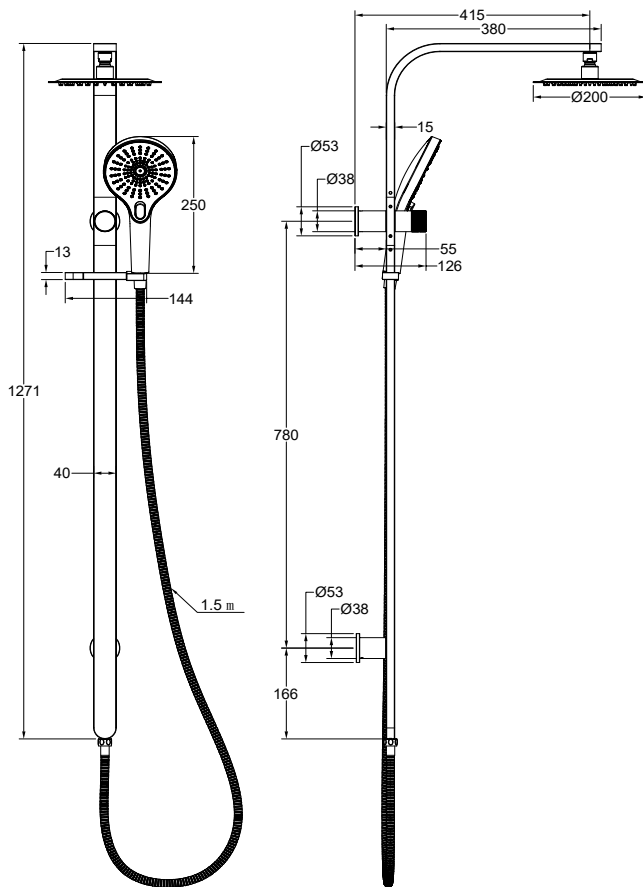

Oceanjet Shower Combination with 200mm Round Head

Gunmetal

Product Specifications

Code	OCE-35-200R-GM
Material	304 Stainless Steel
Finish	Gunmetal
Hose Length	1500mm
Multifunction, 3 Settings. Push Button To Change Setting	

WELS Rating	4 Star
WELS Reg	S17845
WELS L/Min	7 L/Min
Spindle	1/2 Turn Ceramic Disc
Top Water Inlet	

Experience, the difference.

LINSOL.COM.AU

☎ 1300 546 765

@ info@linsol.com.au

✉ PO Box 88, Coniston NSW 2500