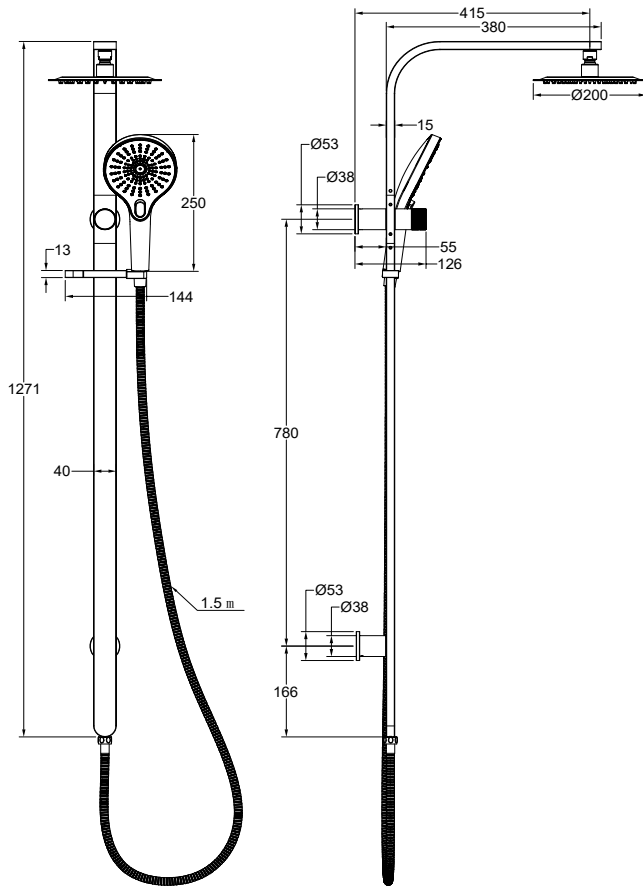

Oceanjet Shower Combination with 200mm Round Head

Matte Black

Product Specifications

Code	OCE-35-200R-MB
Material	304 Stainless Steel
Finish	Matte Black
Hose Length	1500mm
Multifunction, 3 Settings. Push Button To Change Setting	

WELS Rating	4 Star
WELS Reg	S17845
WELS L/Min	7 L/Min
Spindle	1/2 Turn Ceramic Disc
Top Water Inlet	

Experience, the difference.

LINSOL.COM.AU

☎ 1300 546 765

@ info@linsol.com.au

✉ PO Box 88, Coniston NSW 2500