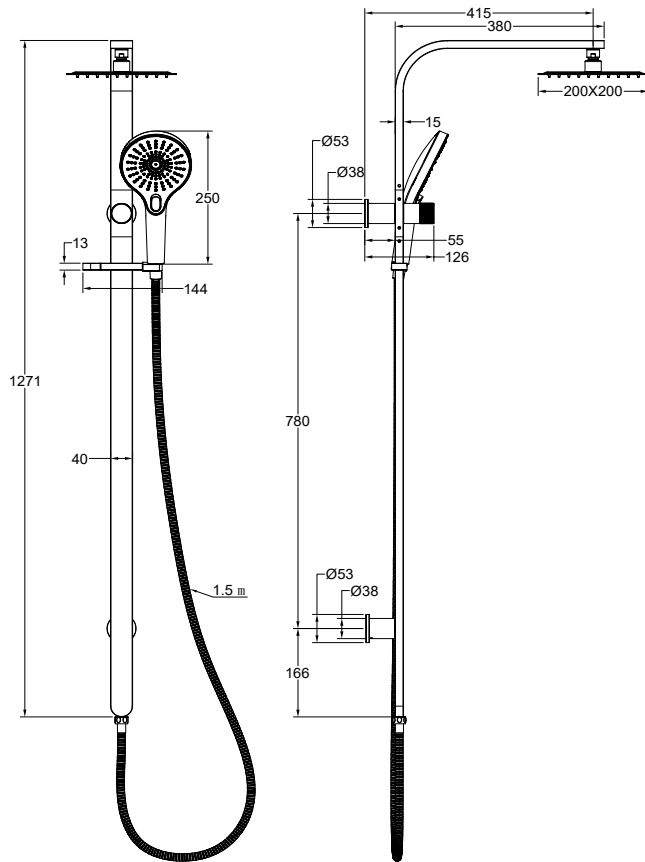

Oceanjet Shower Combination with 200mm Square Head

Brushed Brass

Product Specifications

Code	OCE-35-200S-BB
Material	304 Stainless Steel
Finish	Brushed Brass
Hose Length	1500mm
Multifunction, 3 Settings. Push Button To Change Setting	

WELS Rating	4 Star
WELS Reg	S17846
WELS L/Min	7 L/Min
Spindle	1/2 Turn Ceramic Disc
Top Water Inlet	

Experience, the difference.

LINSOL.COM.AU

☎ 1300 546 765

@ info@linsol.com.au

✉ PO Box 88, Coniston NSW 2500