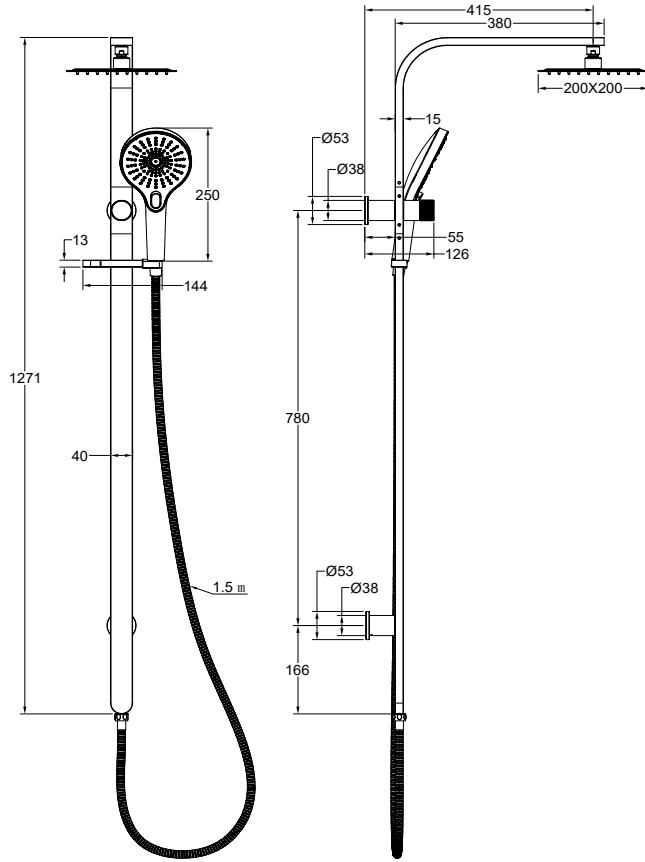

Oceanjet Shower Combination with 200mm Square Head

Brushed Nickel

Product Specifications

Code	OCE-35-200S-BN
Material	304 Stainless Steel
Finish	Brushed Nickel
Hose Length	1500mm
Multifunction, 3 Settings. Push Button To Change Setting	

WELS Rating	4 Star
WELS Reg	S17846
WELS L/Min	7 L/Min
Spindle	1/2 Turn Ceramic Disc
Top Water Inlet	

Experience, the difference.

LINSOL.COM.AU

☎ 1300 546 765

@ info@linsol.com.au

✉ PO Box 88, Coniston NSW 2500