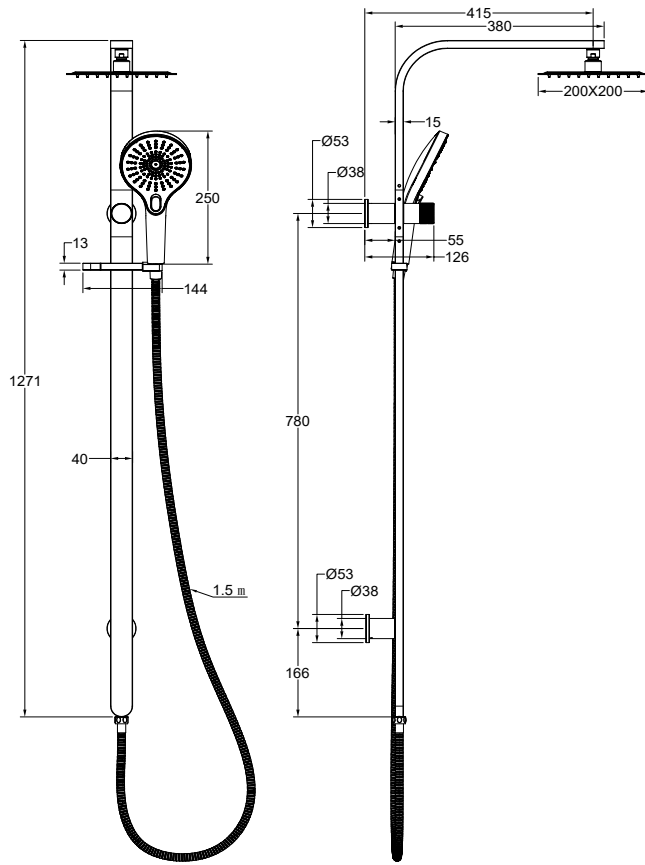

# Oceanjet Shower Combination with 200mm Square Head

Chrome

## Product Specifications

Code	OCE-35-200S-CH
Material	304 Stainless Steel
Finish	Chrome
Hose Length	1500mm
Multifunction, 3 Settings. Push Button To Change Setting	

WELS Rating	4 Star
WELS Reg	S17846
WELS L/Min	7 L/Min
Spindle	1/2 Turn Ceramic Disc
Top Water Inlet	