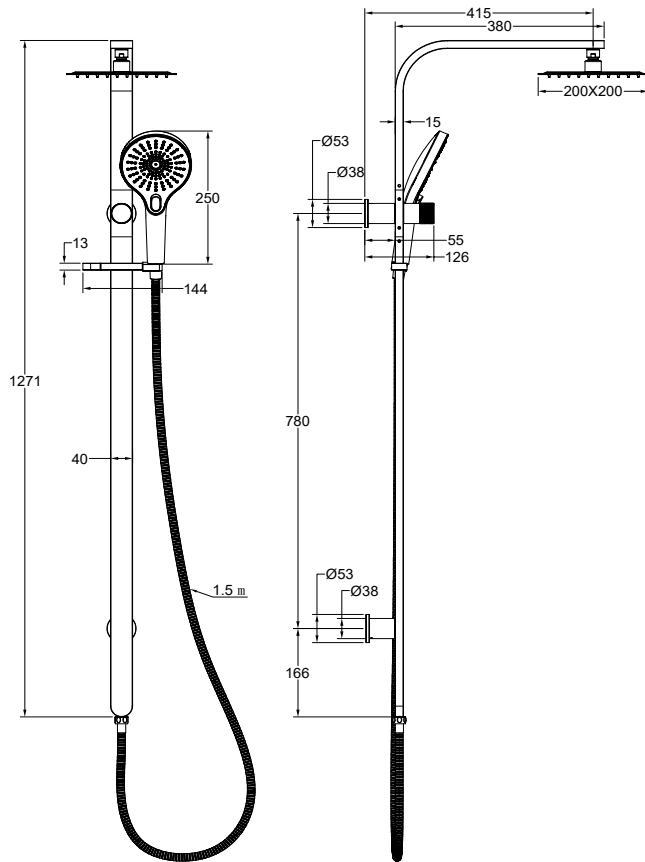

# Oceanjet Shower Combination with 200mm Square Head

Matte Black

## Product Specifications

Code	OCE-35-200S-MB
Material	304 Stainless Steel
Finish	Matte Black
Hose Length	1500mm
Multifunction, 3 Settings. Push Button To Change Setting	

WELS Rating	4 Star
WELS Reg	S17846
WELS L/Min	7 L/Min
Spindle	1/2 Turn Ceramic Disc
Top Water Inlet	