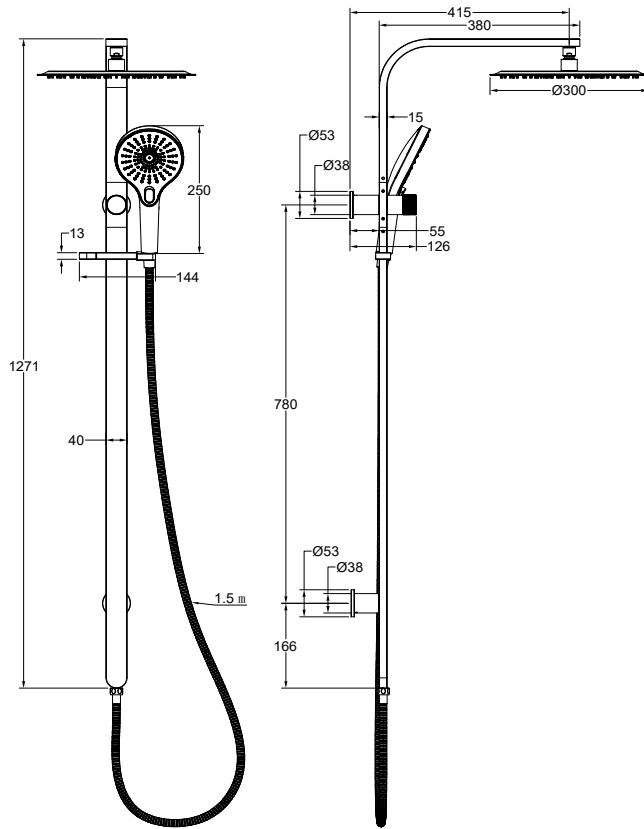

# Oceanjet Shower Combination with 300mm Round Head

Brushed Brass

## Product Specifications

Code	OCE-35-300R-BB
Material	304 Stainless Steel
Finish	Brushed Brass
Hose Length	1500mm
Multifunction, 3 Settings. Push Button To Change Setting	

WELS Rating	3 Star
WELS Reg	S17759
WELS L/Min	8.5 L/Min
Spindle	1/2 Turn Ceramic Disc
Top Water Inlet	