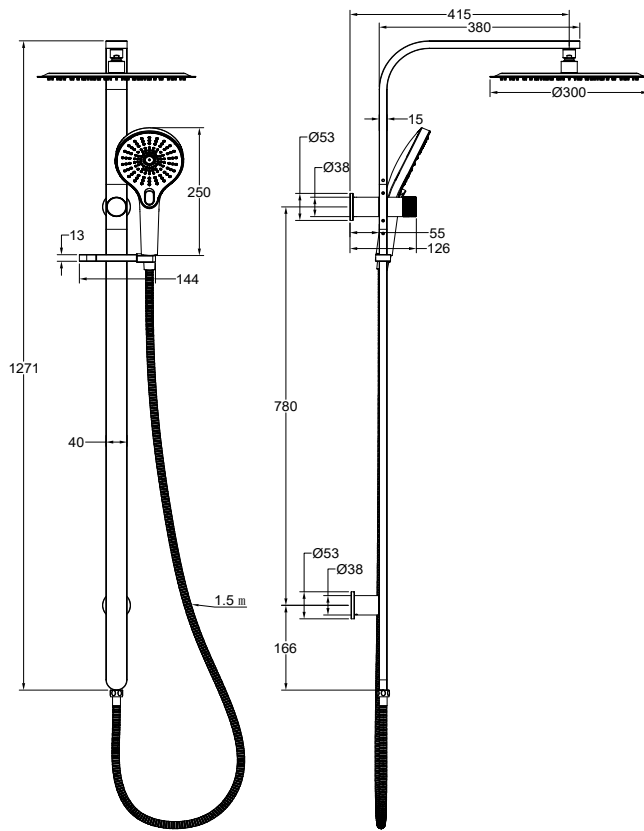

# Oceanjet Shower Combination with 300mm Round Head

Brushed Nickel

## Product Specifications

Code	OCE-35-300R-BN
Material	304 Stainless Steel
Finish	Brushed Nickel
Hose Length	1500mm
Multifunction, 3 Settings. Push Button To Change Setting	

WELS Rating	3 Star
WELS Reg	S17759
WELS L/Min	8.5 L/Min
Spindle	1/2 Turn Ceramic Disc
Top Water Inlet	