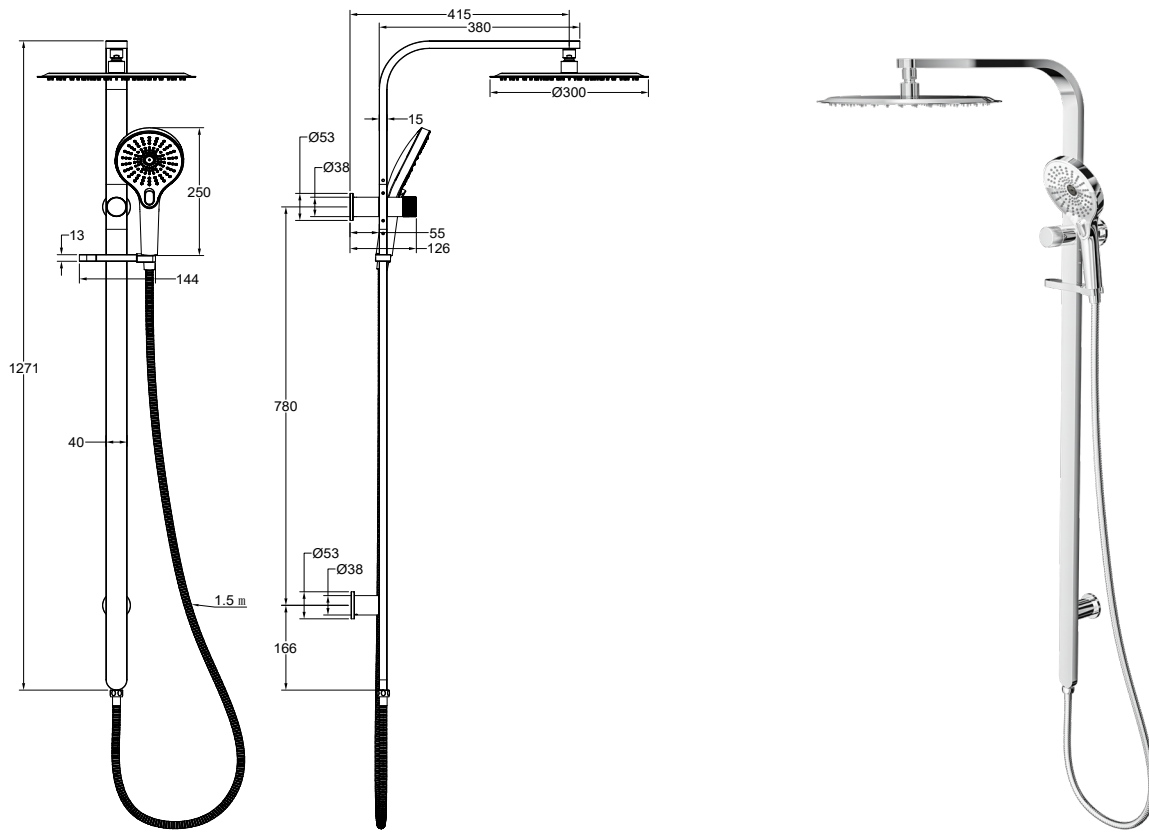

# Oceanjet Shower Combination with 300mm Round Head

Chrome

## Product Specifications

Code	OCE-35-300R-CH
Material	304 Stainless Steel
Finish	Chrome
Hose Length	1500mm
Multifunction, 3 Settings. Push Button To Change Setting	

WELS Rating	3 Star
WELS Reg	S17759
WELS L/Min	8.5 L/Min
Spindle	1/2 Turn Ceramic Disc
Top Water Inlet	