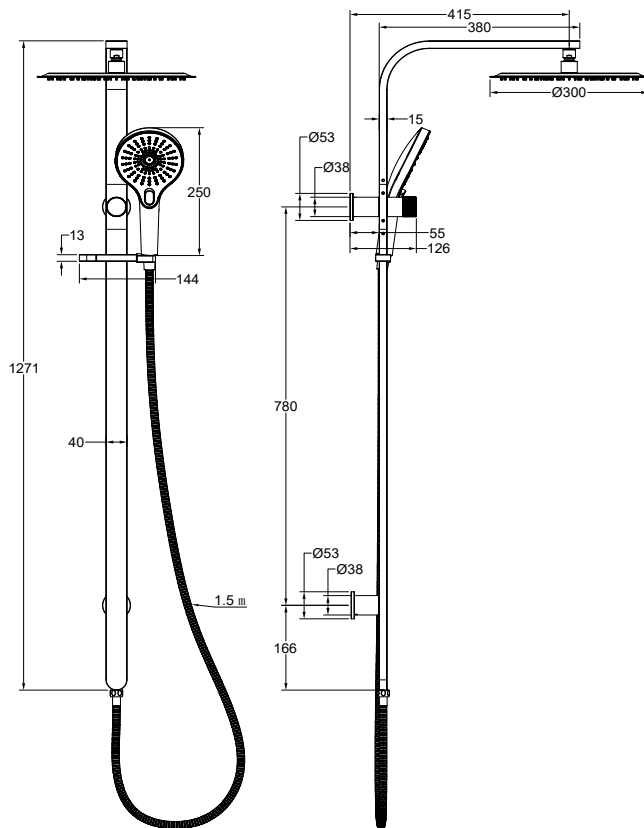

Oceanjet Shower Combination with 300mm Round Head

Gunmetal

Product Specifications

Code	OCE-35-300R-GM
Material	304 Stainless Steel
Finish	Gunmetal
Hose Length	1500mm
Multifunction, 3 Settings. Push Button To Change Setting	

WELS Rating	3 Star
WELS Reg	S17759
WELS L/Min	8.5 L/Min
Spindle	1/2 Turn Ceramic Disc
Top Water Inlet	

Experience, the difference.

LINSOL.COM.AU

☎ 1300 546 765

@ info@linsol.com.au

✉ PO Box 88, Coniston NSW 2500