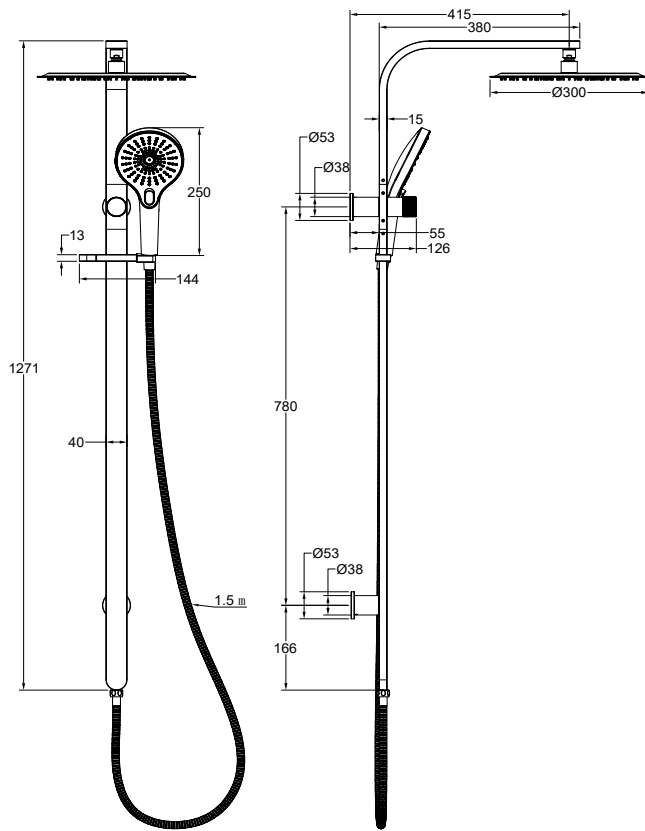

Oceanjet Shower Combination with 300mm Round Head

Matte Black

Product Specifications

Code	OCE-35-300R-MB
Material	304 Stainless Steel
Finish	Matte Black
Hose Length	1500mm
Multifunction, 3 Settings. Push Button To Change Setting	

WELS Rating	3 Star
WELS Reg	S17759
WELS L/Min	8.5 L/Min
Spindle	1/2 Turn Ceramic Disc
Top Water Inlet	

Experience, the difference.

LINSOL.COM.AU

☎ 1300 546 765

@ info@linsol.com.au

✉ PO Box 88, Coniston NSW 2500