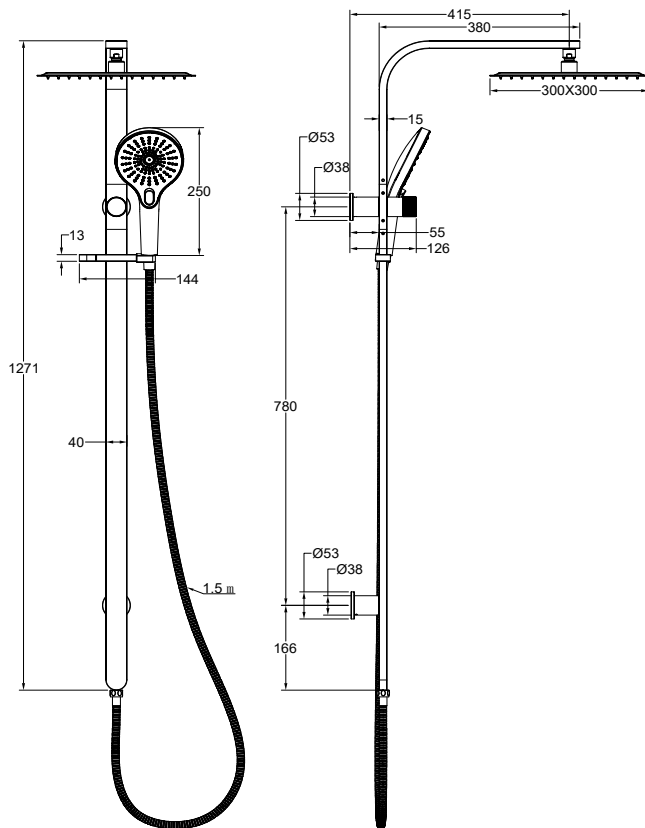

Oceanjet Shower Combination with 300mm Square Head

Brushed Brass

Product Specifications

Code	OCE-35-300S-BB
Material	304 Stainless Steel
Finish	Brushed Brass
Hose Length	1500mm
Multifunction, 3 Settings. Push Button To Change Setting	

WELS Rating	3 Star
WELS Reg	S17760
WELS L/Min	8.5 L/Min
Spindle	1/2 Turn Ceramic Disc
Top Water Inlet	

Experience, the difference.

LINSOL.COM.AU

☎ 1300 546 765

@ info@linsol.com.au

✉ PO Box 88, Coniston NSW 2500