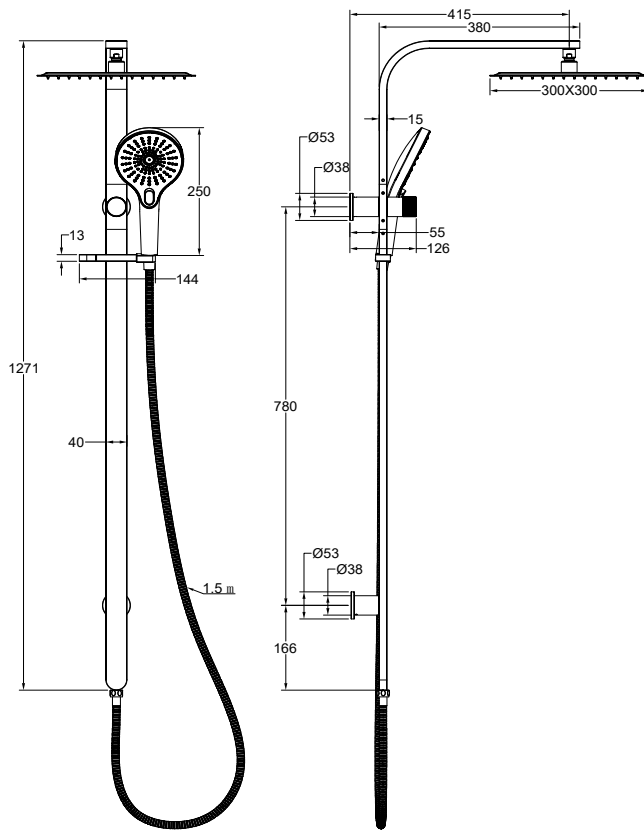

# Oceanjet Shower Combination with 300mm Square Head

Chrome

## Product Specifications

|  |                     |
|--|---------------------|
| Code   | OCE-35-300S-CH      |
| Material   | 304 Stainless Steel |
| Finish   | Chrome              |
| Hose Length  | 1500mm              |
| Multifunction, 3 Settings. Push Button To Change Setting |                     |

|                 |                       |
|-----------------|-----------------------|
| WELS Rating     | 3 Star                |
| WELS Reg        | S17760                |
| WELS L/Min      | 8.5 L/Min             |
| Spindle         | 1/2 Turn Ceramic Disc |
| Top Water Inlet |                       |