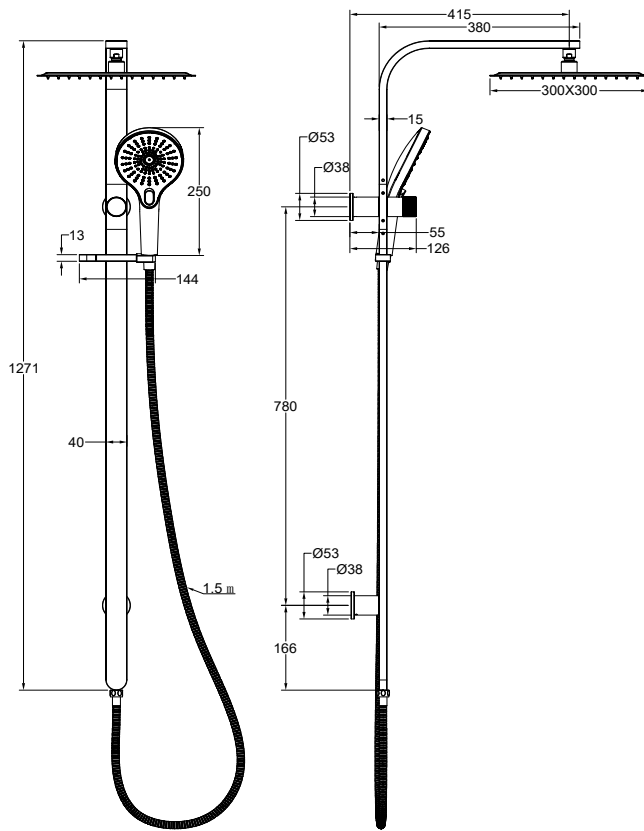

Oceanjet Shower Combination with 300mm Square Head

Gunmetal

Product Specifications

| | |
|--|---------------------|
| Code | OCE-35-300S-GM |
| Material | 304 Stainless Steel |
| Finish | Gunmetal |
| Hose Length | 1500mm |
| Multifunction, 3 Settings. Push Button To Change Setting | |

| | |
|-----------------|-----------------------|
| WELS Rating | 3 Star |
| WELS Reg | S17760 |
| WELS L/Min | 8.5 L/Min |
| Spindle | 1/2 Turn Ceramic Disc |
| Top Water Inlet | |

Experience, the difference.