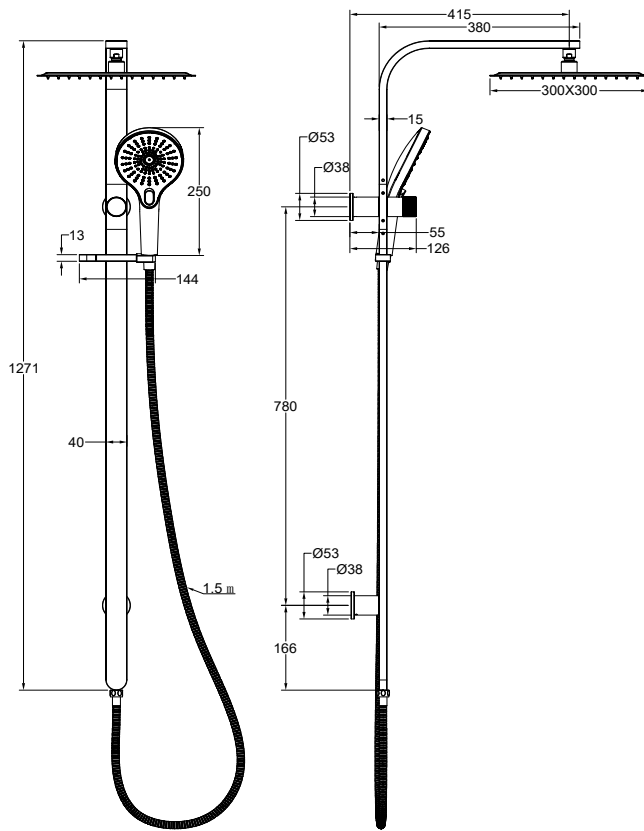

Oceanjet Shower Combination with 300mm Square Head

Matte Black

Product Specifications

Code	OCE-35-300S-MB
Material	304 Stainless Steel
Finish	Matte Black
Hose Length	1500mm
Multifunction, 3 Settings. Push Button To Change Setting	

WELS Rating	3 Star
WELS Reg	S17760
WELS L/Min	8.5 L/Min
Spindle	1/2 Turn Ceramic Disc
Top Water Inlet	

Experience, the difference.

LINSOL.COM.AU

☎ 1300 546 765

@ info@linsol.com.au

✉ PO Box 88, Coniston NSW 2500