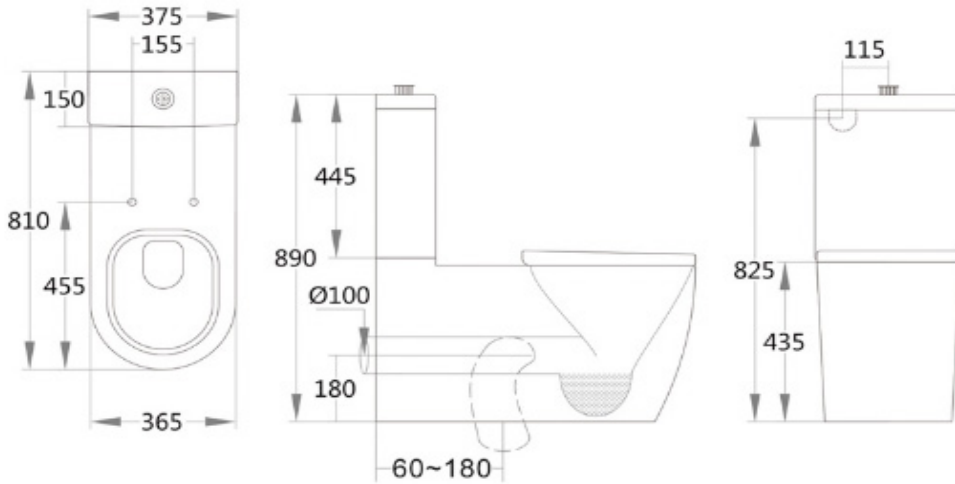

Opale Care Rimless Toilet with Backrest

Gloss White

Product Specifications

Code	OPA-01-BTW
Barcode	9339897000390
Finish	Gloss White
Material	Viterous China
Inlet	Top or Bottom

P-Trap	180mm Offset
S-Trap	S-Connector Included
Size	810 x 375 x 890mm
WELS Rating	4 Star
WELS Reg No	L07523
WELS L/MIN	3.3L /Min