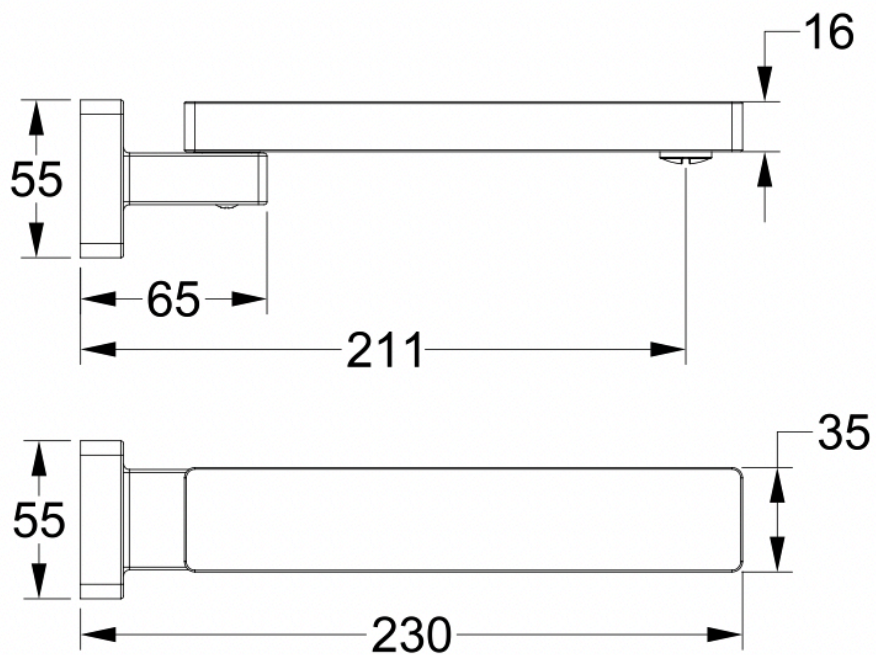

Quadra Swivel Wall Spout

Brushed Nickel

Product Specifications

Code QUA-25W-BN

Barcode 9339897011068

Material Low Lead Brass

Finish Brushed Nickel

Experience, *the difference.*