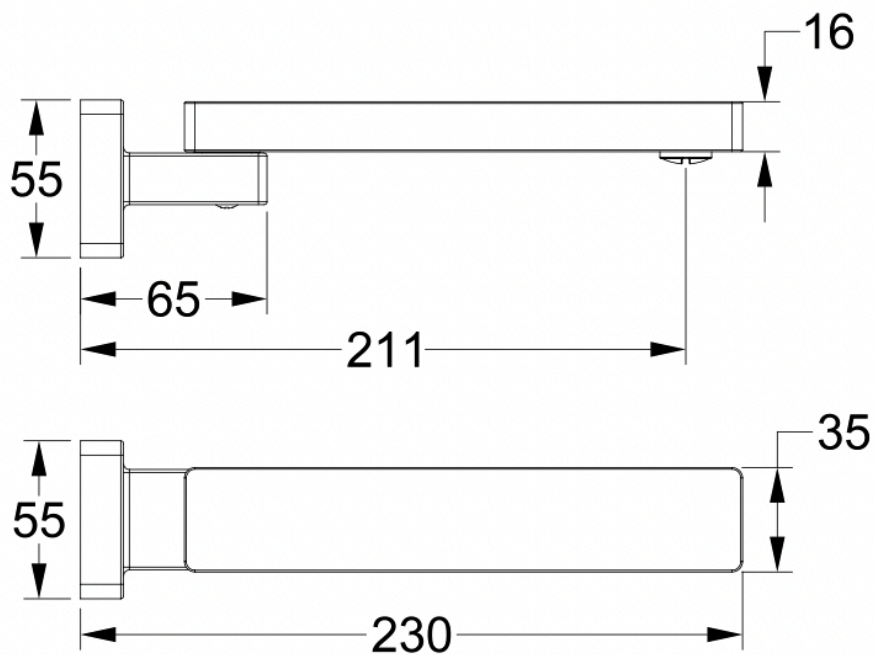

Quadra Swivel Wall Spout

Chrome

Product Specifications

Code QUA-25W-CH

Barcode 9339897011044

Material Low Lead Brass

Finish Chrome

Experience, *the difference.*