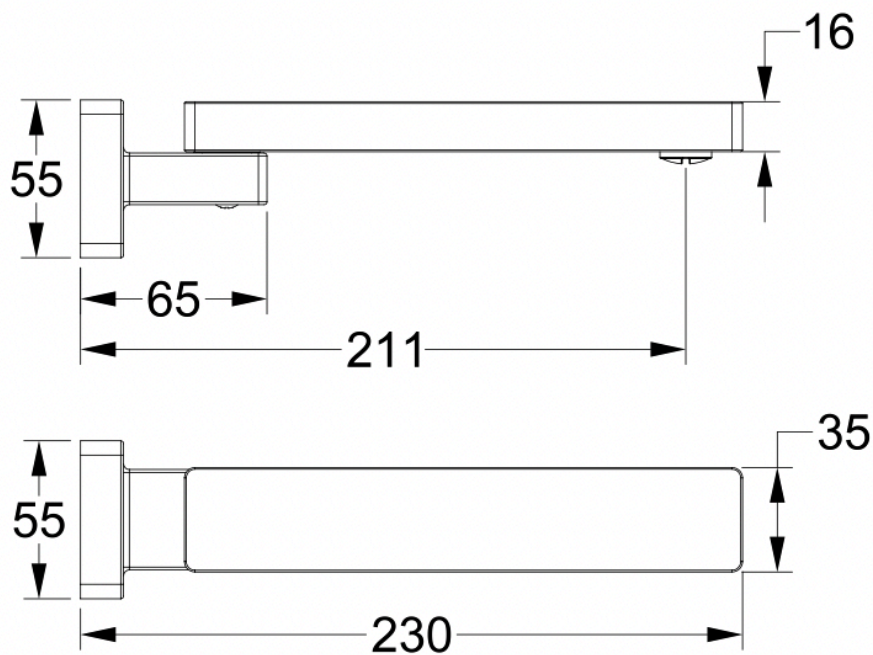

Quadra Swivel Wall Spout

Gunmetal

Product Specifications

Code	QUA-25W-GM
Barcode	9339897011082

Material	Low Lead Brass
Finish	Gunmetal

Experience, *the difference.*

LINSOL.COM.AU

☎ 1300 546 765