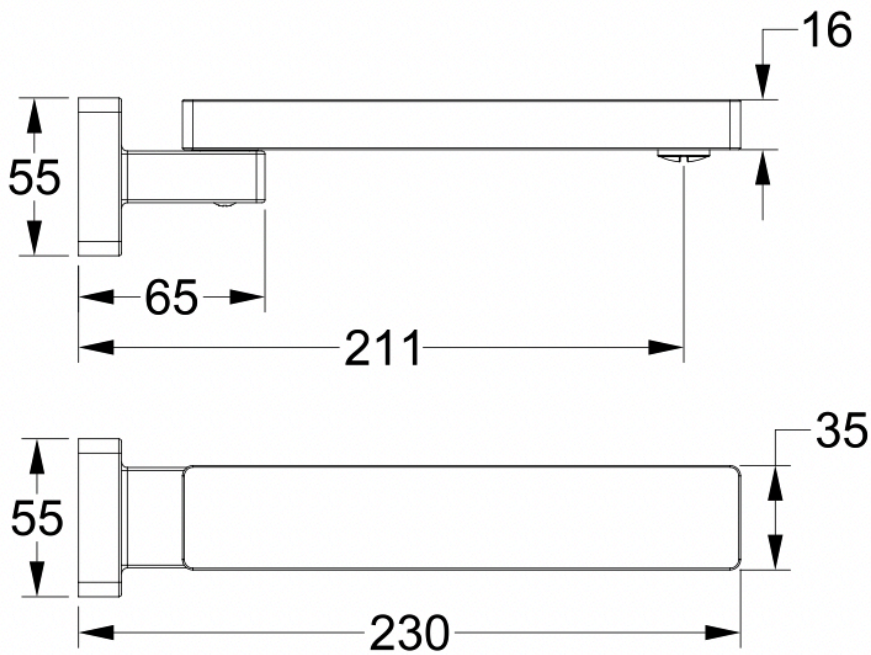

Quadra Swivel Wall Spout

Matte Black

Product Specifications

Code QUA-25W-MB

Material Low Lead Brass

Barcode 9339897011051

Finish Matte Black

Experience, *the difference.*