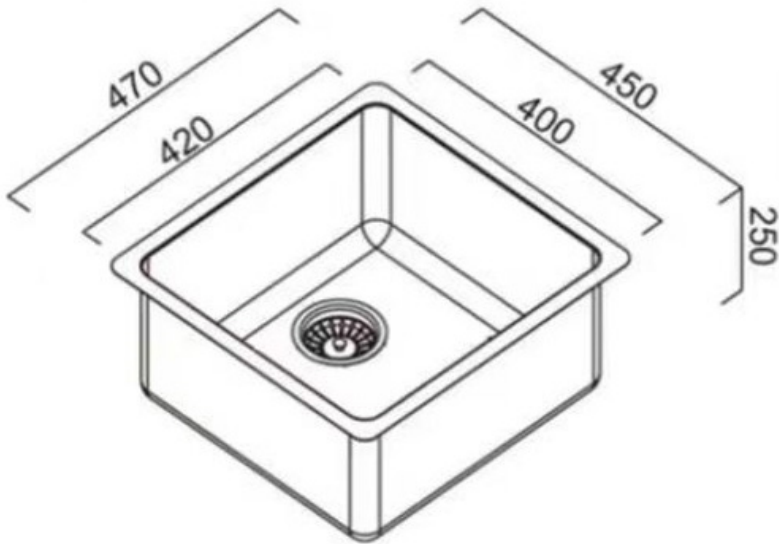

Quadra Single Bowl Stainless Steel Sink

Product Specifications

Code QUA-47SB-UI

Barcode 9339897020817

Material 304 Stainless Steel

Includes Basket Waste

Bowl Volume 44 Litre

Steel Thickness 1mm

Size 470 x 450 x 250mm

Mount Top / Under Mount

Experience, *the difference.*

LINSOL.COM.AU

☎ 1300 546 765

@ info@linsol.com.au

✉ PO Box 88, Coniston NSW 2500

Warranty is for domestic use only. All information is correct as at time of writing.
The actual product may vary slightly and sizes may be scaled up or down