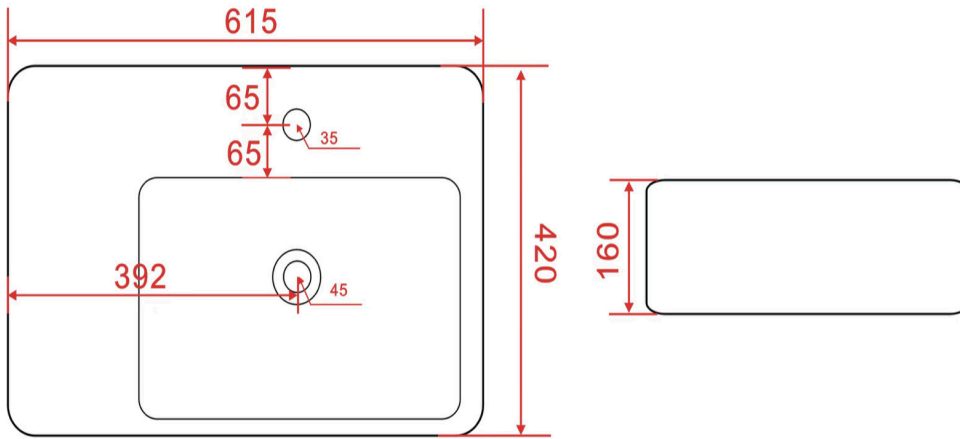

# Rubic Wall Basin With Left Hand Shelf

Gloss White

## Product Specifications

Code RUB-WB1TH-LHS

Barcode 9339897019071

Material Viterous China

Finish Gloss White

Mount Wall Mount

Size 615 x 420 x 160mm

Experience, *the difference.*