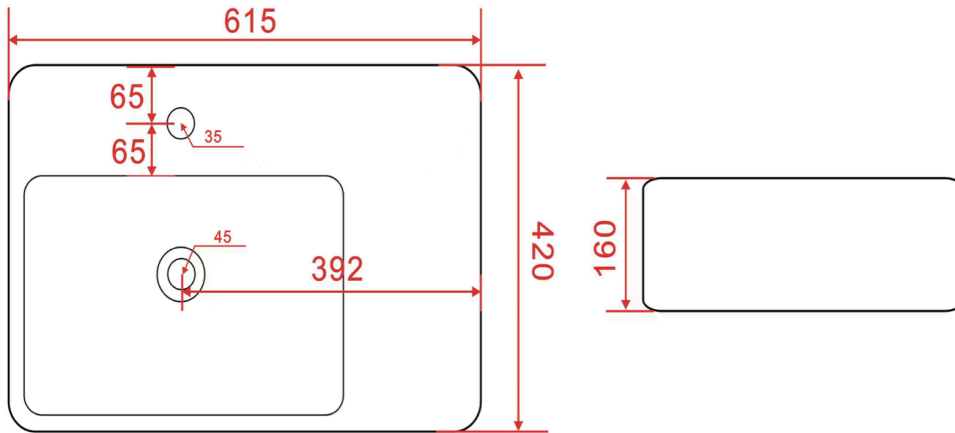

Rubic Wall Basin With Right Hand Shelf

Gloss White

Product Specifications

Code RUB-WB1TH-RHS

Barcode 9339897019064

Material Viterous China

Finish Gloss White

Mount Wall Mount

Size 615 x 420 x 160mm

Experience, *the difference.*

LINSOL.COM.AU

☎ 1300 546 765

@ info@linsol.com.au

✉ PO Box 88, Coniston NSW 2500

Warranty is for domestic use only. All information is correct as at time of writing. The actual product may vary slightly and sizes may be scaled up or down