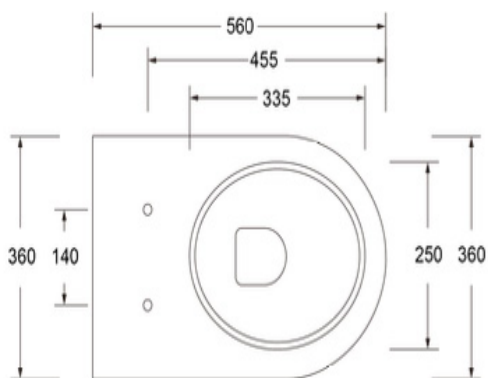

# Senza Rimless Wall Faced Pan Only

Gloss White

## Product Specifications

Code	SEN-02-WFPAN
Barcode	9339897002554
Material	Viterous China
Finish	Gloss White
Inlet	Back Inlet

P- Trap	180mm
S-Trap	140mm Using S-Connector (Included)
Size	560 x 360 x 405mm
WELS Reg	L07628
WELS Rating	4 Star
WELS L/Min	3.4L/Min