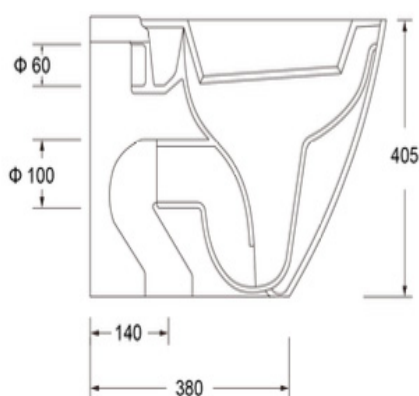

# Senza Rimless Wall Faced Pan Only

Gloss White

## Product Specifications

Code	SEN-02-WFPAN
Barcode	9339897002554
Material	Viterous China
Finish	Gloss White
Inlet	Back Inlet

P- Trap	180mm
S-Trap	140mm Using S-Connector (Included)
Size	560 x 360 x 405mm
WELS Reg	L07628
WELS Rating	4 Star
WELS L/Min	3.4L/Min