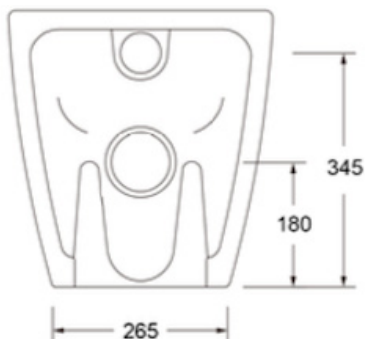

# Senza Rimless Wall Faced Pan Only

Gloss White

## Product Specifications

Code	SEN-02-WFPAN
Barcode	9339897002554
Material	Viterous China
Finish	Gloss White
Inlet	Back Inlet

P- Trap	180mm
S-Trap	140mm Using S-Connector (Included)
Size	560 x 360 x 405mm
WELS Reg	L07628
WELS Rating	4 Star
WELS L/Min	3.4L/Min