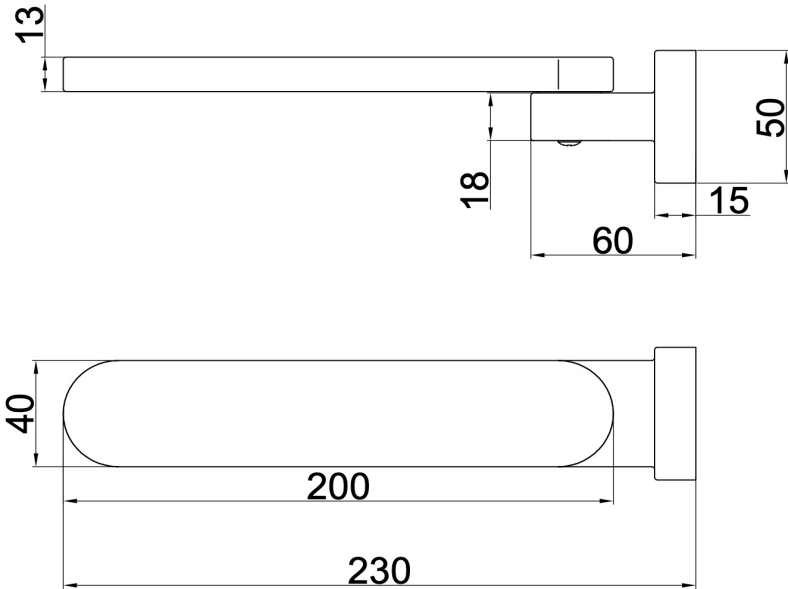

Shenay S2 Swivel Wall Spout

Brushed Nickel

Product Specifications

Code	SHE-S2-25W-BN	Material	Low Lead Brass
Barcode	9339897011112	Finish	Brushed Nickel

Experience, *the difference.*

LINSOL.COM.AU

☎ 1300 546 765