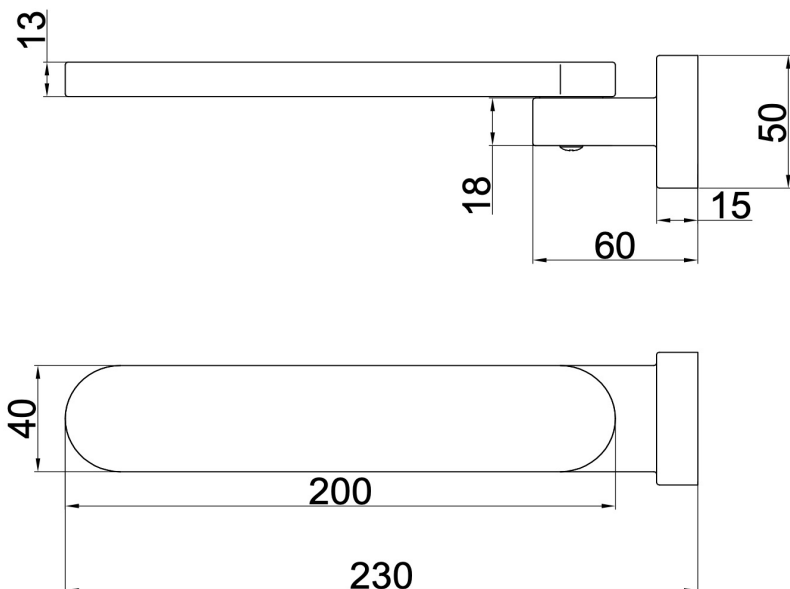

# Shenay S2 Swivel Wall Spout

Chrome

## Product Specifications

Code SHE-S2-25W-CH

Material Low Lead Brass

Barcode 9339897011099

Finish Chrome

Experience, *the difference.*

LINSOL.COM.AU

☎ 1300 546 765