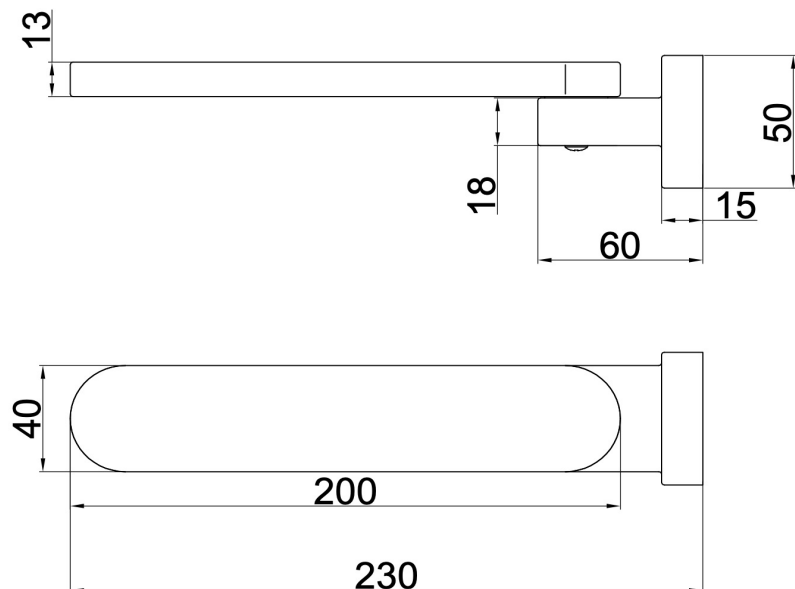

## Product Specifications

Code	SHE-S2-25W-GM	Material	Low Lead Brass
Barcode	9339897011136	Finish	Gunmetal

Experience, *the difference.*

LINSOL.COM.AU

☎ 1300 546 765

@ info@linsol.com.au

✉ PO Box 88, Coniston NSW 2500