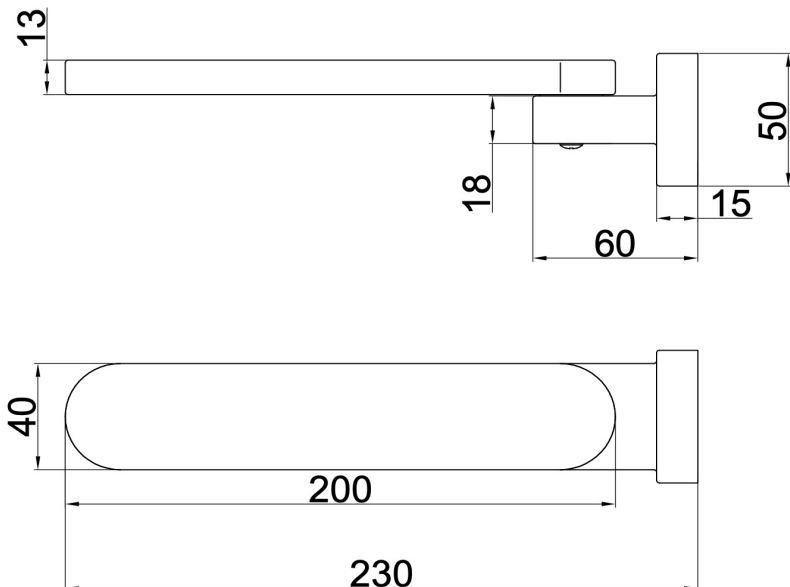

# Shenay S2 Swivel Wall Spout

Matte Black

## Product Specifications

Code SHE-S2-25W-MB

Material Low Lead Brass

Barcode 9339897011105

Finish Matte Black

Experience, *the difference.*

LINSOL.COM.AU

☎ 1300 546 765