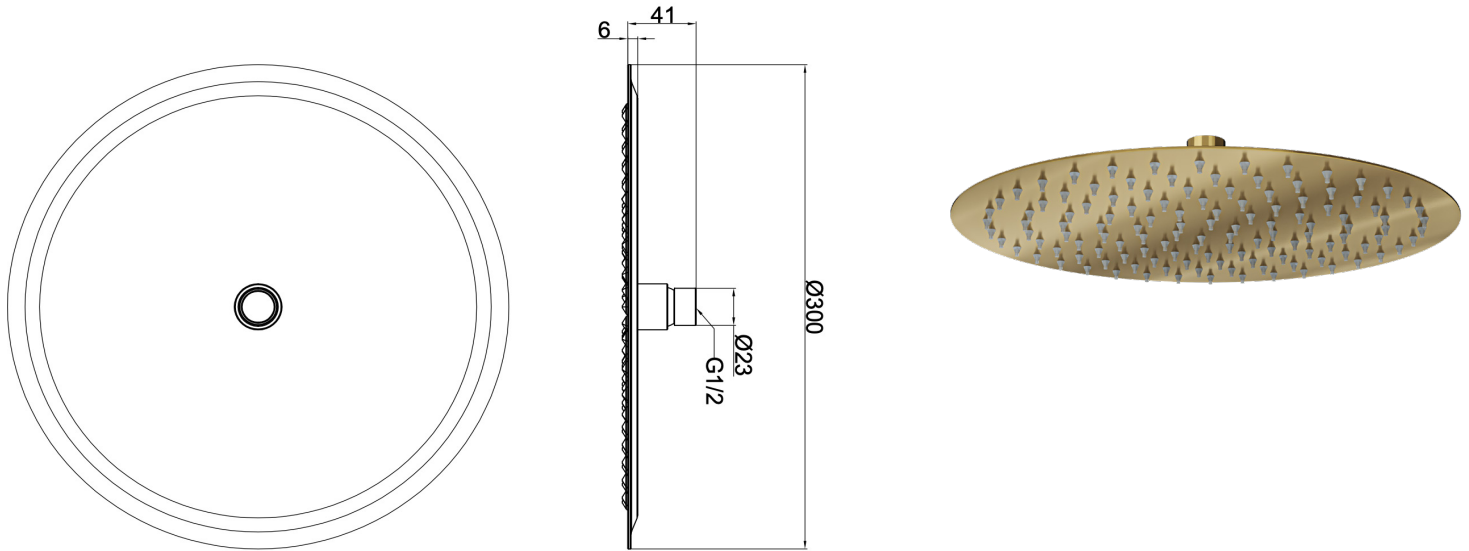

Soul 300mm Round Shower Head

Brushed Brass

Product Specifications

Code	SOU-300R-BB
Barcode	9339897011372
Material	304 Stainless Steel
Finish	Brushed Brass

WELS Rating	3 Star
WELS Reg No	S17536
WELS L/Min	9L/Min