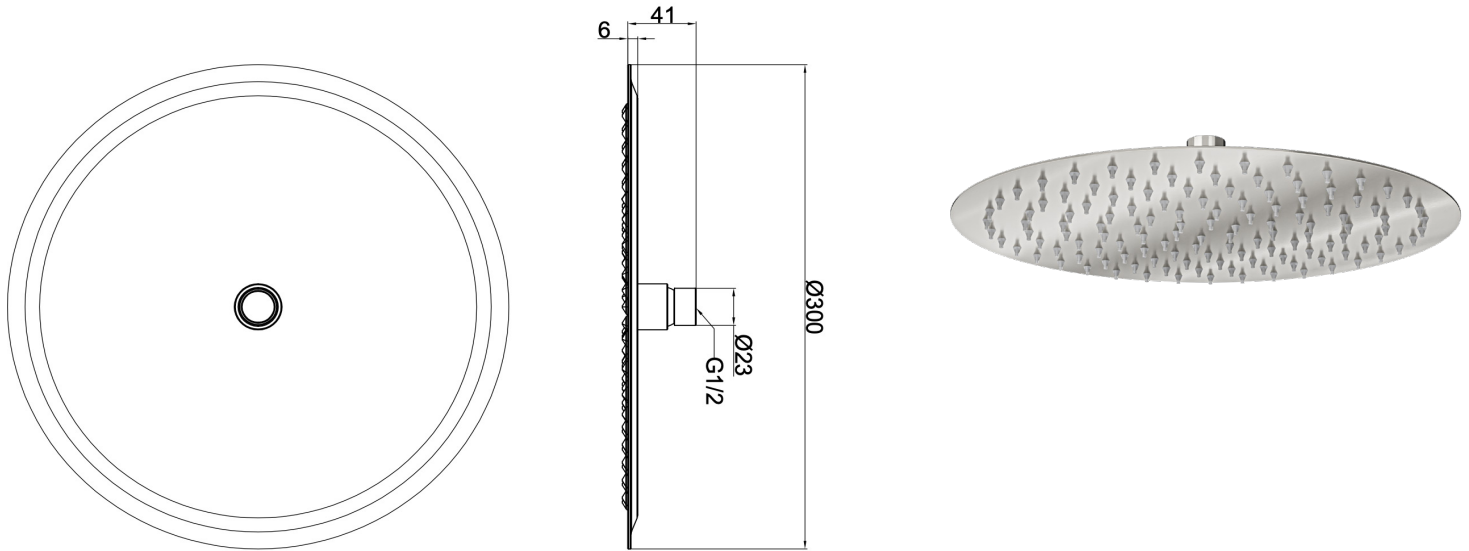

# Soul 300mm Round Shower Head

Brushed Nickel

## Product Specifications

Code	SOU-300R-BN
Barcode	9339897011365
Material	304 Stainless Steel
Finish	Brushed Nickel

WELS Rating	3 Star
WELS Reg No	S17536
WELS L/Min	9L/Min

Experience, *the difference.*

LINSOL.COM.AU