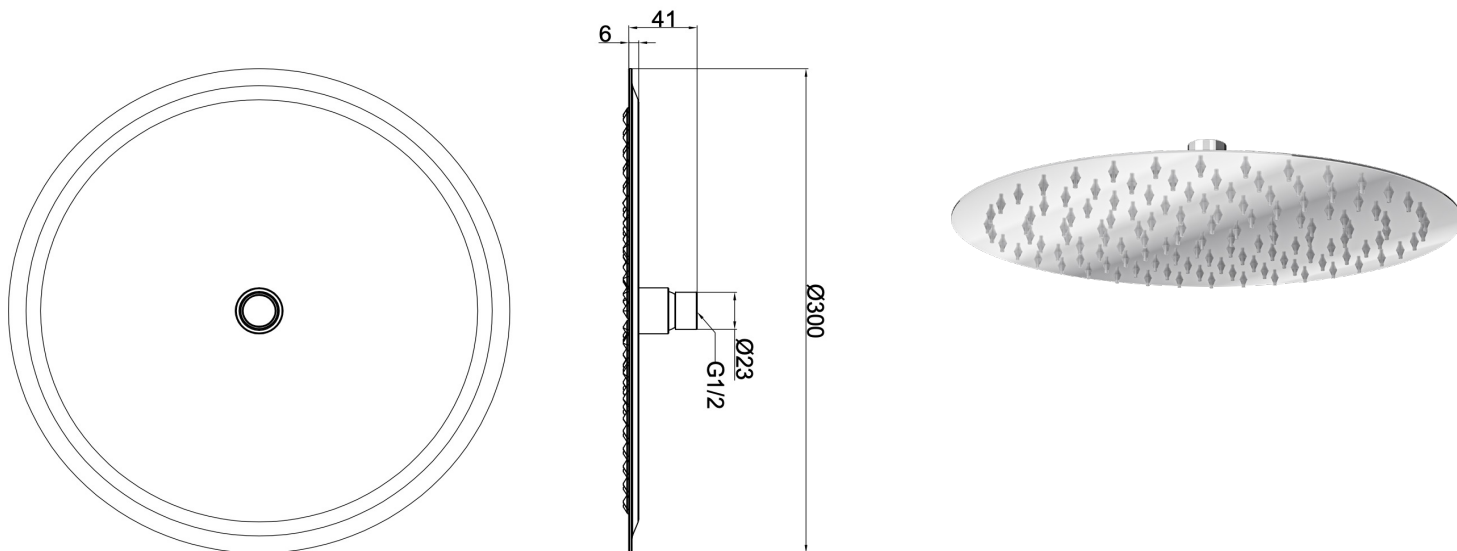

# Soul 300mm Round Shower Head

Chrome

## Product Specifications

|          |                     |
|----------|---------------------|
| Code     | SOU-300R-CH         |
| Barcode  | 9339897011341       |
| Material | 304 Stainless Steel |
| Finish   | Chrome              |