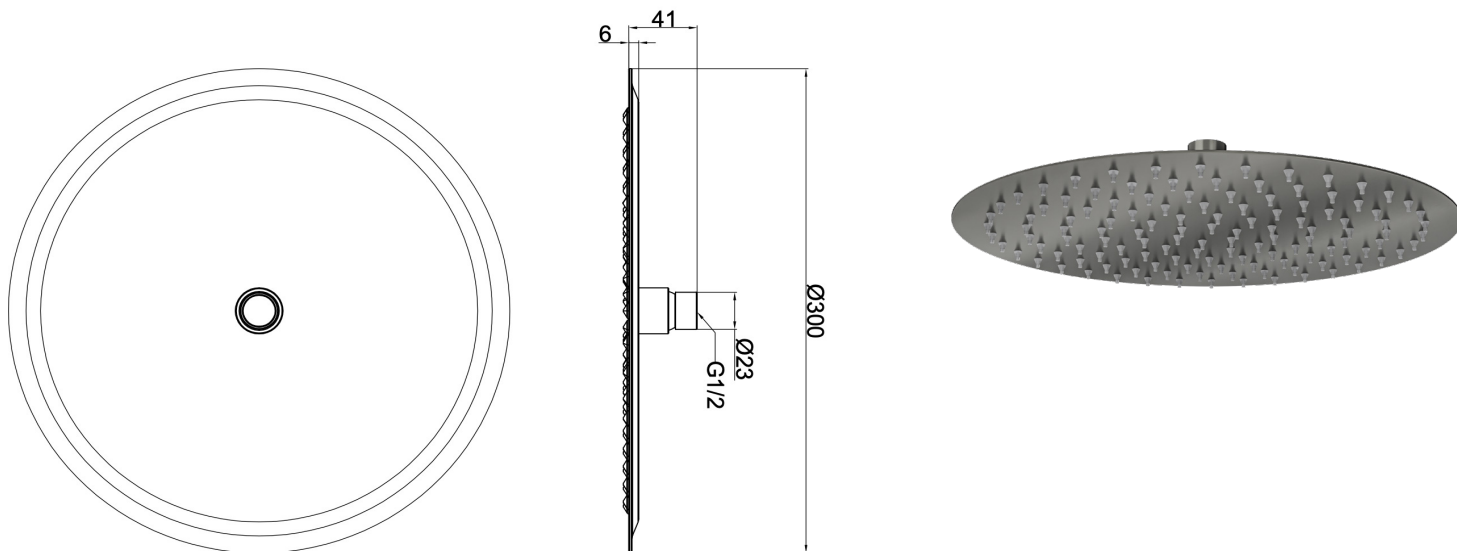

Soul 300mm Round Shower Head

Gunmetal

Product Specifications

Code	SOU-300R-GM
Barcode	9339897011389
Material	304 Stainless Steel
Finish	Gunmetal

WELS Rating	3 Star
WELS Reg No	S17536
WELS L/Min	9L/Min

Experience, *the difference.*