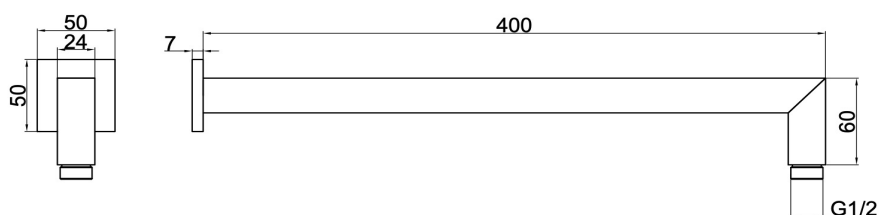

Tiana 400mm Square Wall Arm

Chrome

Product Specifications

Code	TIA-400W-CH	Material	Brass
Barcode	9339897011914	Finish	Chrome

Experience, *the difference.*

LINSOL.COM.AU

☎ 1300 546 765

@ info@linsol.com.au