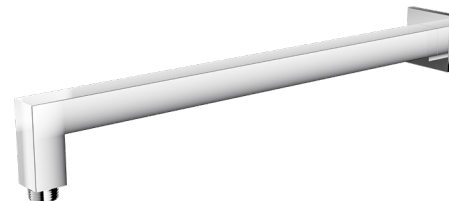

Tiana 400mm Square Wall Arm

Chrome

Product Specifications

Code	TIA-400W-CH	Material	Brass
Barcode	9339897011914	Finish	Chrome

Experience, *the difference.*

LINSOL.COM.AU

☎ 1300 546 765

@ info@linsol.com.au