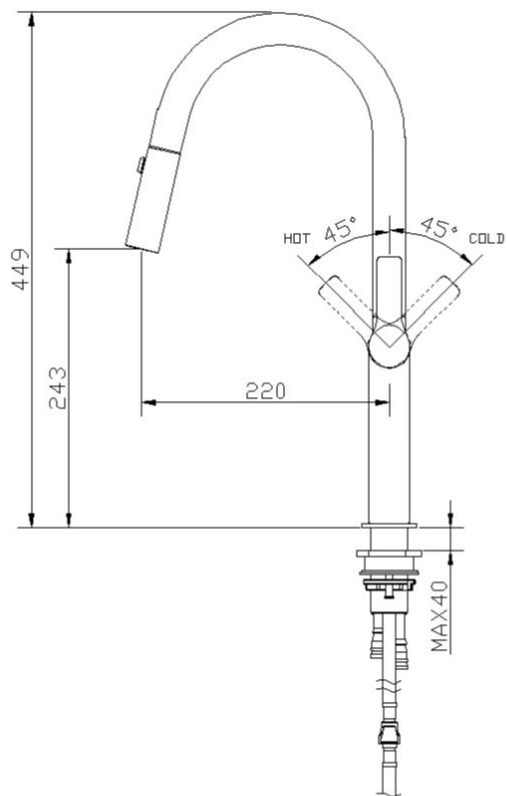

# Tish S2 Pull Out Sink Mixer

Brushed Brass

## Product Specifications

Code	TISH-02RE-BB
Barcode	9339897010184
Material	304 Stainless Steel
Finish	Brushed Brass
Cartridge	Kerox 25mm

Mixer Hole	ø35mm
WELS Reg No	T42168
WELS Rating	6 Star
WELS L/Min	4.5L /Min
With Twin Spray Technology	
Strengthening Plate Included For Mixer Stability on All Sinks	