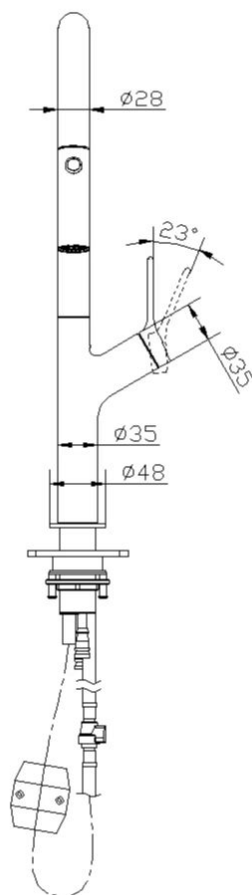

# Tish S2 Pull Out Sink Mixer

Brushed Brass

## Product Specifications

Code	TISH-02RE-BB
Barcode	9339897010184
Material	304 Stainless Steel
Finish	Brushed Brass
Cartridge	Kerox 25mm

Mixer Hole	ø35mm
WELS Reg No	T42168
WELS Rating	6 Star
WELS L/Min	4.5L /Min
With Twin Spray Technology	
Strengthening Plate Included For Mixer Stability on All Sinks	