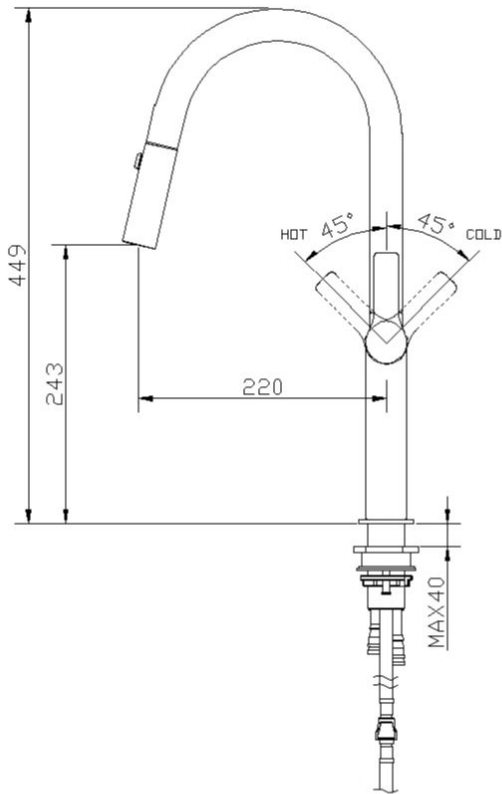

Tish S2 Pull Out Sink Mixer

Brushed Nickel

Product Specifications

Code	TISH-02RE-BN
Barcode	9339897010191
Material	304 Stainless Steel
Finish	Brushed Nickel
Cartridge	Kerox 25mm

Mixer Hole	ø35mm
WELS Reg No	T42168
WELS Rating	6 Star
WELS L/Min	4.5L /Min
With Twin Spray Technology	
Strengthening Plate Included For Mixer Stability on All Sinks	