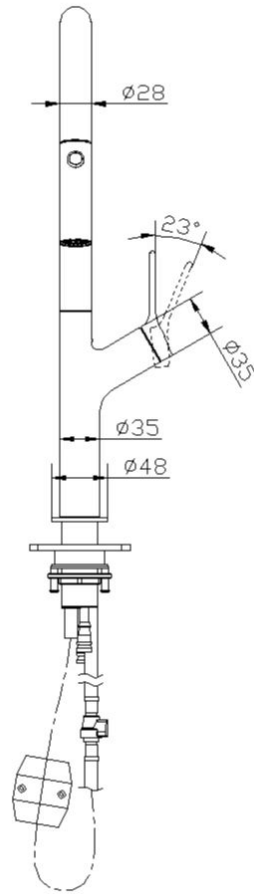

Tish S2 Pull Out Sink Mixer

Brushed Nickel

Product Specifications

Code	TISH-02RE-BN
Barcode	9339897010191
Material	304 Stainless Steel
Finish	Brushed Nickel
Cartridge	Kerox 25mm

Mixer Hole	ø35mm
WELS Reg No	T42168
WELS Rating	6 Star
WELS L/Min	4.5L /Min
With Twin Spray Technology	
Strengthening Plate Included For Mixer Stability on All Sinks	