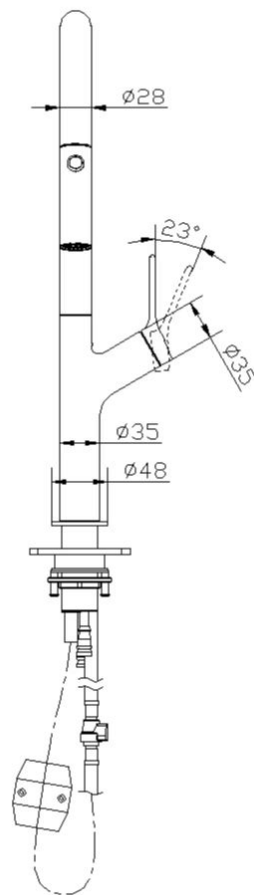

Tish S2 Pull Out Sink Mixer

Chrome

Product Specifications

Code	TISH-02RE-CH
Barcode	9339897010221
Material	304 Stainless Steel
Finish	Chrome
Cartridge	Kerox 25mm

Mixer Hole	ø35mm
WELS Reg No	T42168
WELS Rating	6 Star
WELS L/Min	4.5L /Min
With Twin Spray Technology	
Strengthening Plate Included For Mixer Stability on All Sinks	