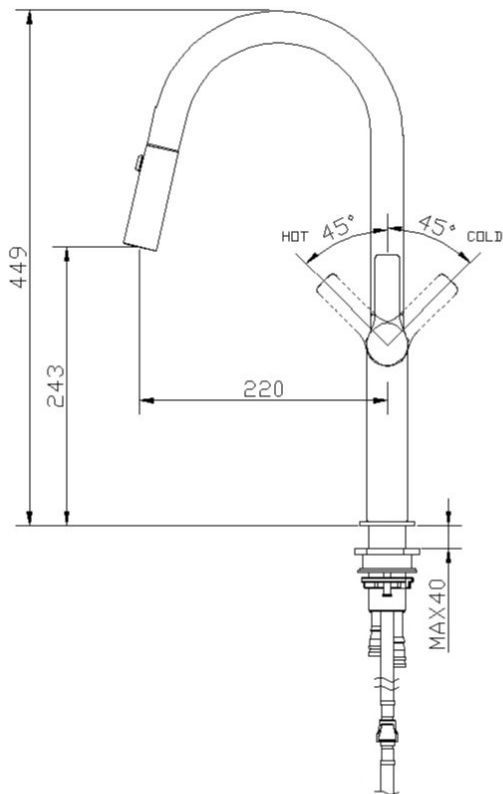

Tish S2 Pull Out Sink Mixer

Chrome

Product Specifications

Code	TISH-02RE-CH
Barcode	9339897010221
Material	304 Stainless Steel
Finish	Chrome
Cartridge	Kerox 25mm

Mixer Hole	ø35mm
WELS Reg No	T42168
WELS Rating	6 Star
WELS L/Min	4.5L /Min
With Twin Spray Technology	
Strengthening Plate Included For Mixer Stability on All Sinks	