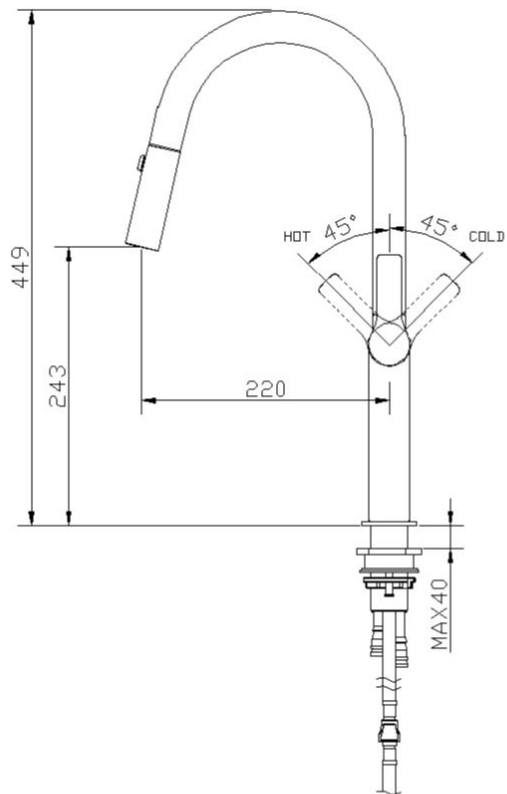

## Product Specifications

Code	TISH-02RE-GM
Barcode	9339897010207
Material	304 Stainless Steel
Finish	Gunmetal
Cartridge	Kerox 25mm

Mixer Hole	ø35mm
WELS Reg No	T42168
WELS Rating	6 Star
WELS L/Min	4.5L /Min
With Twin Spray Technology	
Strengthening Plate Included For Mixer Stability on All Sinks	