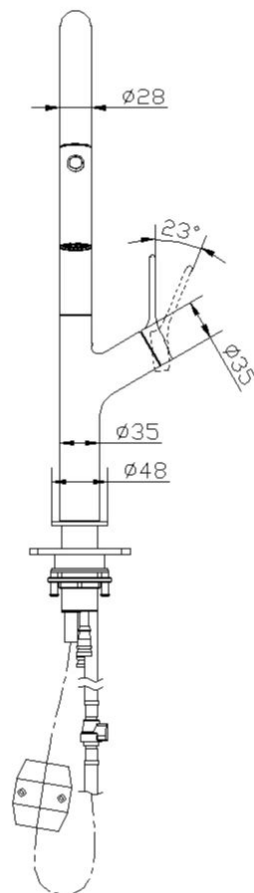

# Tish S2 Pull Out Sink Mixer

Gunmetal

## Product Specifications

Code	TISH-02RE-GM
Barcode	9339897010207
Material	304 Stainless Steel
Finish	Gunmetal
Cartridge	Kerox 25mm

Mixer Hole	ø35mm
WELS Reg No	T42168
WELS Rating	6 Star
WELS L/Min	4.5L /Min
With Twin Spray Technology	
Strengthening Plate Included For Mixer Stability on All Sinks	