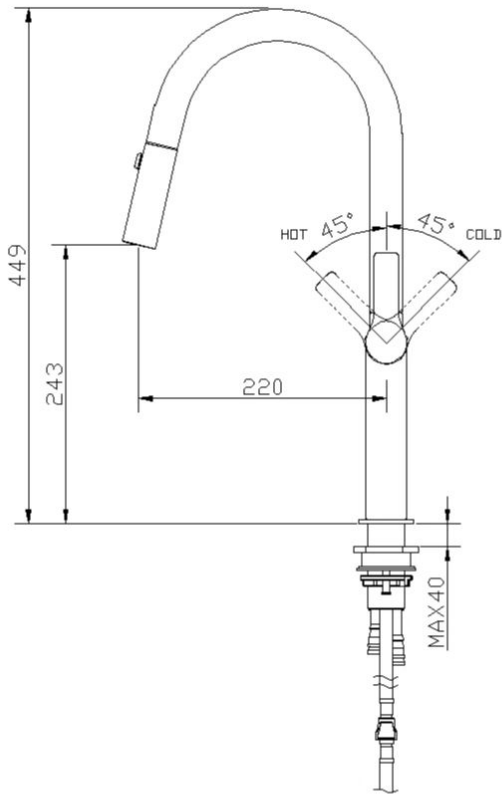

Tish S2 Pull Out Sink Mixer

Matte Black

Product Specifications

Code	TISH-02RE-MB
Barcode	9339897010214
Material	304 Stainless Steel
Finish	Matte Black
Cartridge	Kerox 25mm

Mixer Hole	35mm
WELS Reg No	T42168
WELS Rating	6 Star
WELS L/Min	4.5L /Min
With Twin Spray Technology	
Strengthening Plate Included For Mixer Stability on All Sinks	