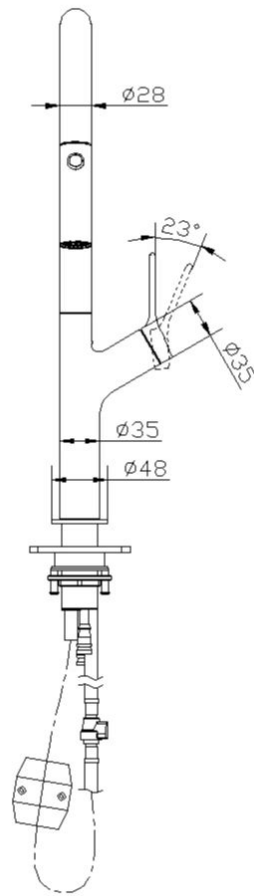

Tish S2 Pull Out Sink Mixer

Matte Black

Product Specifications

Code	TISH-02RE-MB
Barcode	9339897010214
Material	304 Stainless Steel
Finish	Matte Black
Cartridge	Kerox 25mm

Mixer Hole	35mm
WELS Reg No	T42168
WELS Rating	6 Star
WELS L/Min	4.5L /Min
With Twin Spray Technology	
Strengthening Plate Included For Mixer Stability on All Sinks	