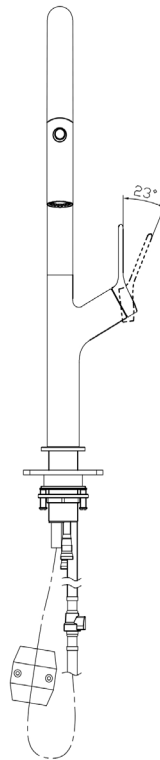

Tish Pull Out Sink Mixer

Brushed Brass

Product Specifications

Code	TISH-BB-02
Barcode	9339897008556
Finish	Brushed Brass
Material	304 Stainless Steel
Cartridge	25mm

Mixer Hole	ø35mm
WELS Rating	6 Star
WELS Reg No	T40483
WELS L/Min	4.5L/Min
With Magnetic Docking System	