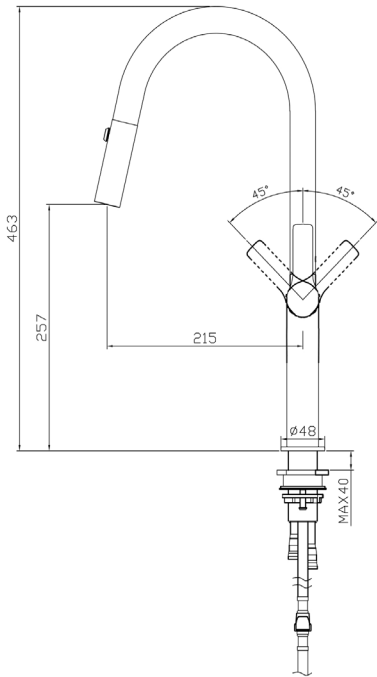

Tish Pull Out Sink Mixer

Brushed Brass

Product Specifications

Code	TISH-BB-02
Barcode	9339897008556
Finish	Brushed Brass
Material	304 Stainless Steel
Cartridge	25mm

Mixer Hole	ø35mm
WELS Rating	6 Star
WELS Reg No	T40483
WELS L/Min	4.5L/Min
With Magnetic Docking System	